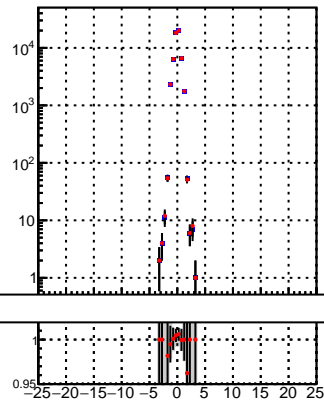

N of reco track vs dxy

N of associated (recoToSim) tracks vs dxy

N of associated (recoToSim) looper tracks vs dxy

N of reco track vs dz

N of associated (recoToSim) tracks vs dz

N of associated (recoToSim) looper tracks vs dz