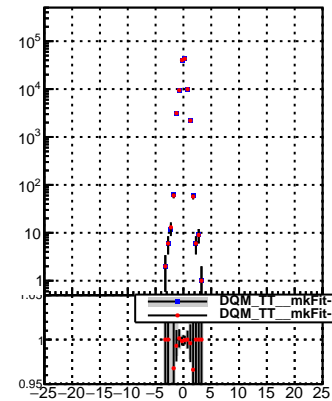

N of reco track vs dxy

N of associated (recoToSim) tracks vs dxy

N of associated (recoToSim) looper tracks vs dxy

N of reco track vs dz

N of associated (recoToSim) tracks vs dz

N of associated (recoToSim) looper tracks vs dz