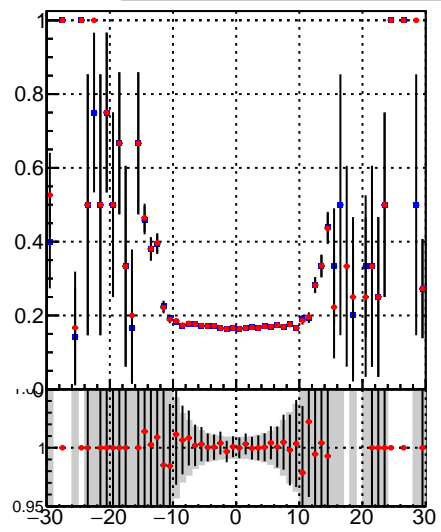

Fake rate vs vertpos**Duplicates Rate vs vertpos****Pileup rate vs vertpos**

—●— DQM_TT_mkFit-DQM_original
—●— DQM_TT_mkFit-DQM_modified5

Fake rate vs v**Fake rate vs. sim PV z****Duplicates Rate vs sim PV z****Pileup rate vs. sim PV z**