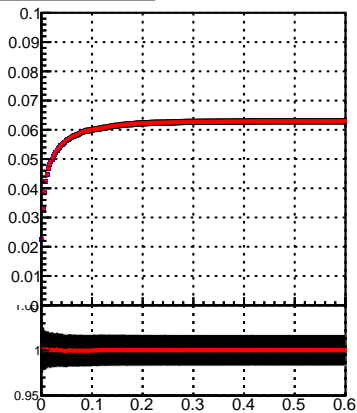

Efficiency vs. dz (PV)

Efficiency (tracking eff factorized out) vs. dz (PV)

DQM_TT_mkFit-DQM_original

DQM_TT_mkFit-DQM_modified4

Fake rate