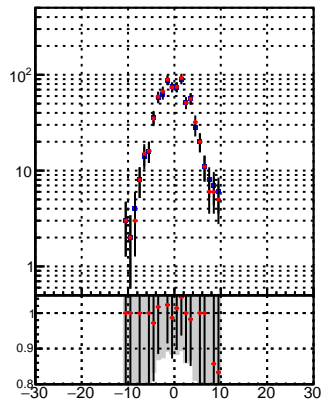

N of reco track vs dxy

N of associated (recoToSim) tracks vs dxy

N of associated (recoToSim) looper tracks vs dxy

N of reco track vs dz

N of associated (recoToSim) tracks vs dz

N of associated (recoToSim) looper tracks vs dz