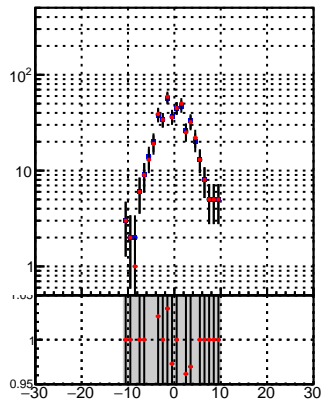

N of reco track vs dxy

N of associated (recoToSim) tracks vs dxy

N of associated (recoToSim) looper tracks vs dxy

N of reco track vs dz

N of associated (recoToSim) tracks vs dz

N of associated (recoToSim) looper tracks vs dz