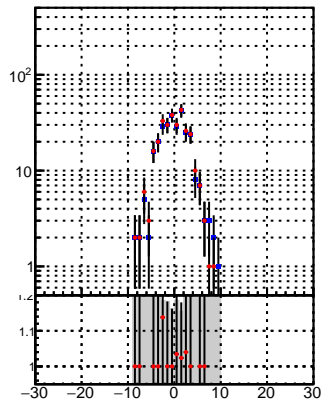

N of reco track vs dxy

N of associated (recoToSim) tracks vs dxy

N of associated (recoToSim) looper tracks vs dxy

N of reco track vs dz

N of associated (recoToSim) tracks vs dz

N of associated (recoToSim) looper tracks vs dz