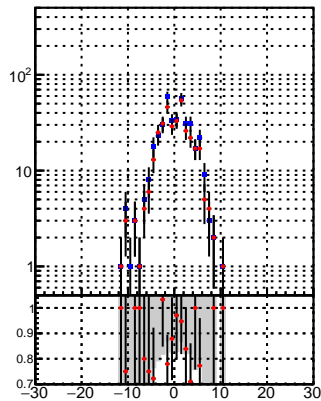

N of reco track vs dxy

N of associated (recoToSim) tracks vs dxy

N of associated (recoToSim) looper tracks vs dxy

N of reco track vs dz

N of associated (recoToSim) tracks vs dz

N of associated (recoToSim) looper tracks vs dz