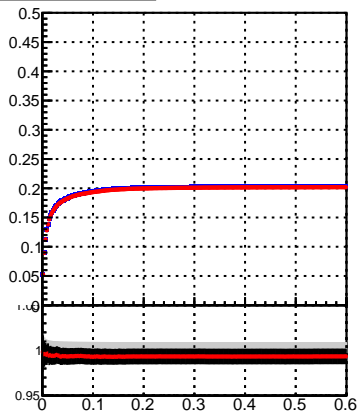

Efficiency vs. dz (PV)

Efficiency (tracking eff factorized out) vs. dz (PV)

Fake rate

Legend:
- DQM_TT_mkFit-DQM_original (black line)
- DQM_TT_mkFit-DQM_modified3 (red line)