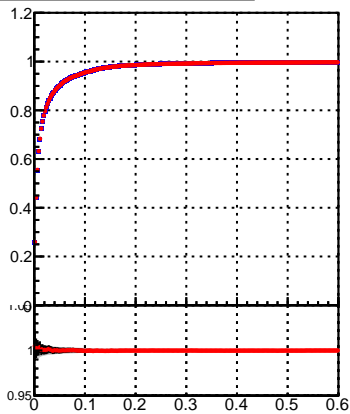

Efficiency vs. dz (PV)

Efficiency (tracking eff factorized out) vs. dz (PV)

Fake rate

Legend:
- DQM_TT_mkFit-DQM_original (black line)
- DQM_TT_mkFit-DQM_modified3 (red line)