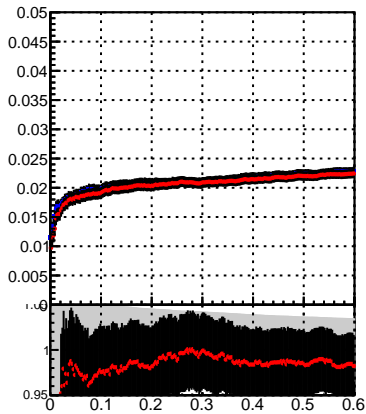

Efficiency vs. dz (PV)

Efficiency (tracking eff factorized out) vs. dz (PV)

Fake rate

Legend:
- DQM_TT_mkFit-DQM_original (black line)
- DQM_TT_mkFit-DQM_modified3 (red line)