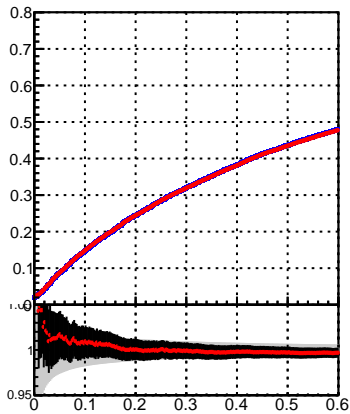

Efficiency vs. dz (PV)

Efficiency (tracking eff factorized out) vs. dz (PV)

Fake rate

Legend:
- DQM_TT_mkFit-DQM_original (black line)
- DQM_TT_mkFit-DQM_modified3 (red line)