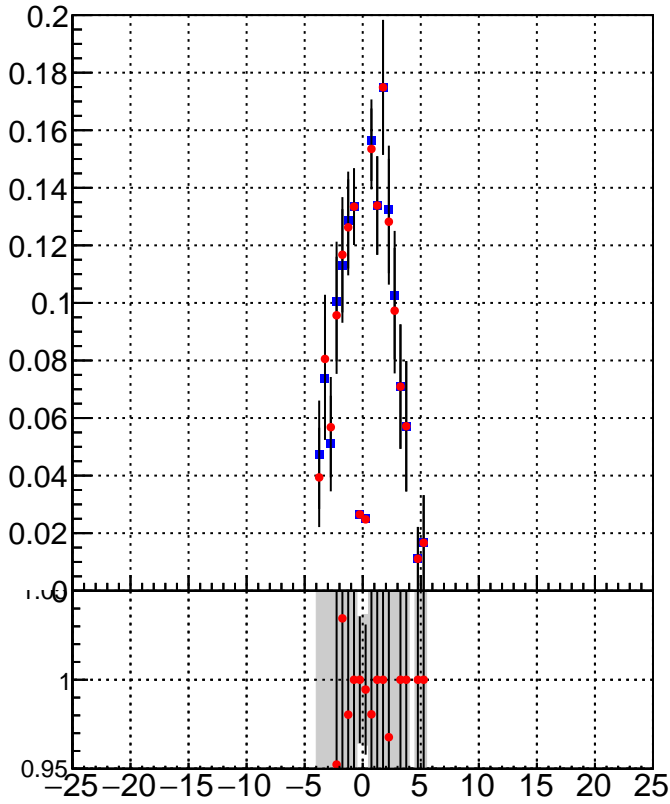

Efficiency vs Dxy

fake+duplicates vs dxy

Efficiency vs Dz

Legend:
- Blue square: DQM_TT_mkFit-DQM_original
- Red circle: DQM_TT_mkFit-DQM_modified3