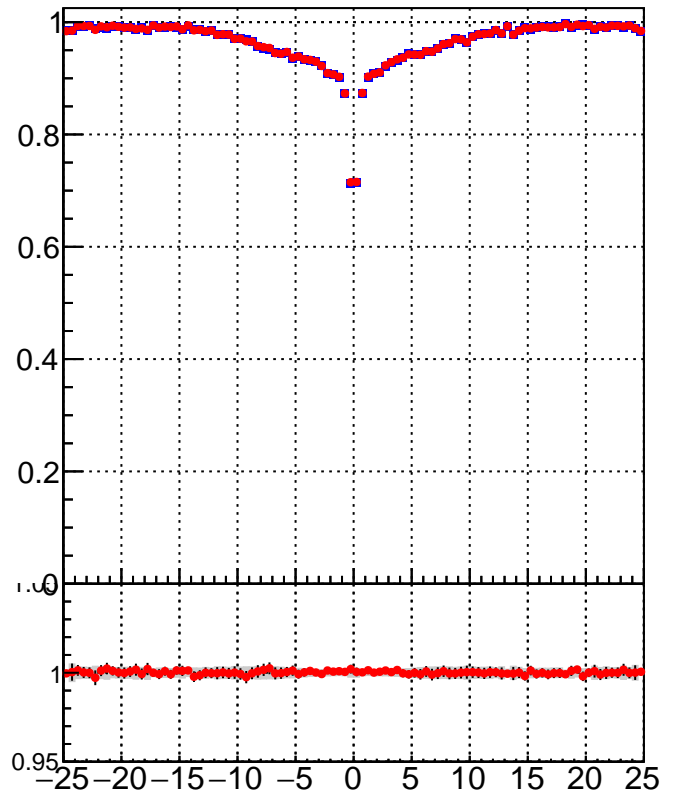

Efficiency vs Dxy

fake+duplicates vs dxy

Efficiency vs Dz

Legend:
- Blue square: DQM_TT_mkFit-DQM_original
- Red circle: DQM_TT_mkFit-DQM_modified3