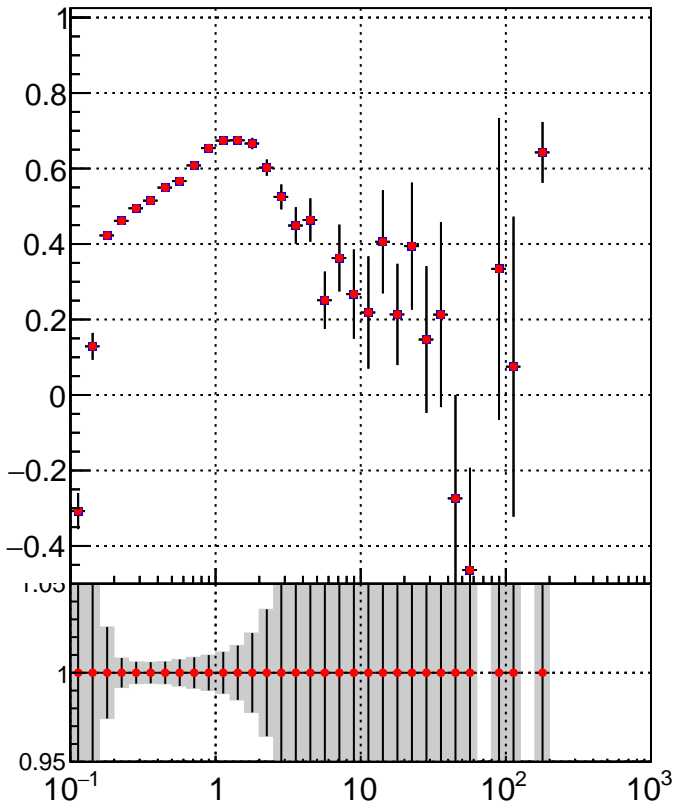

MVA1 of associated tracks (recoToSim) vs. track p_T MVA1 of non-associated tracks (recoToSim) vs. track p_T 

MVA1 of associated tracks (

■ DQM_TT_mkFit-DQM_original
● DQM_TT_mkFit-DQM_modified2