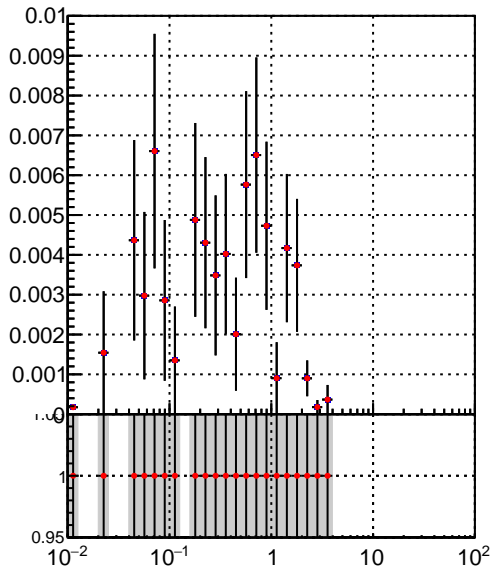

Efficiency vs vertpos**fake+duplicates vs vert r**
Efficiency vs sim PV z
 — DQM_TT_mkFit-DQM_original
 — DQM_TT_mkFit-DQM_modified2
**Efficiency vs. sim PV z****fake+duplicates vs Sim. PV z**