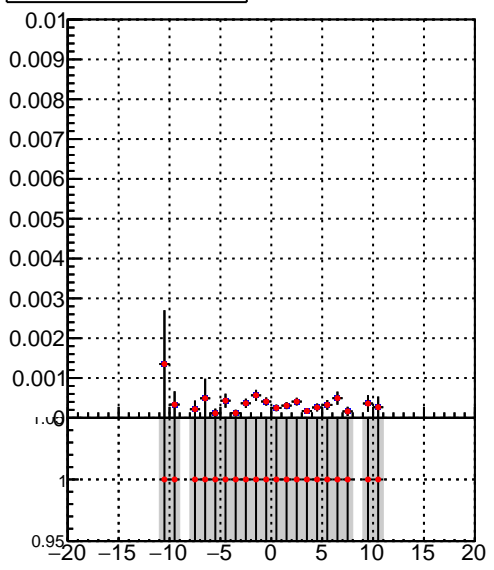

Efficiency vs vertpos**fake+duplicates vs vert r**
Efficiency vs sim PV z
 — DQM_TT_mkFit-DQM_original
 — DQM_TT_mkFit-DQM_modified2
**Efficiency vs. sim PV z****fake+duplicates vs Sim. PV z**