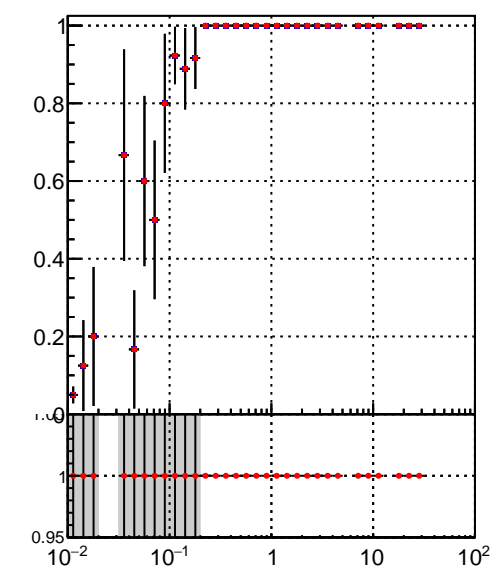

Efficiency vs vertpos**fake+duplicates vs vert r**
Efficiency vs sim PV z
 — DQM_TT_mkFit-DQM_original
 — DQM_TT_mkFit-DQM_modified2
**Efficiency vs. sim PV z****fake+duplicates vs Sim. PV z**