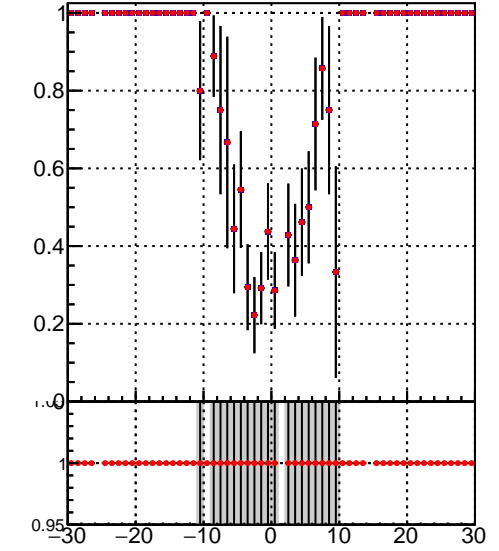

Efficiency vs vertpos**fake+duplicates vs vert r**
Efficiency vs sim PV z
 — DQM_TT_mkFit-DQM_original
 — DQM_TT_mkFit-DQM_modified2
**Efficiency vs. sim PV z****fake+duplicates vs Sim. PV z**