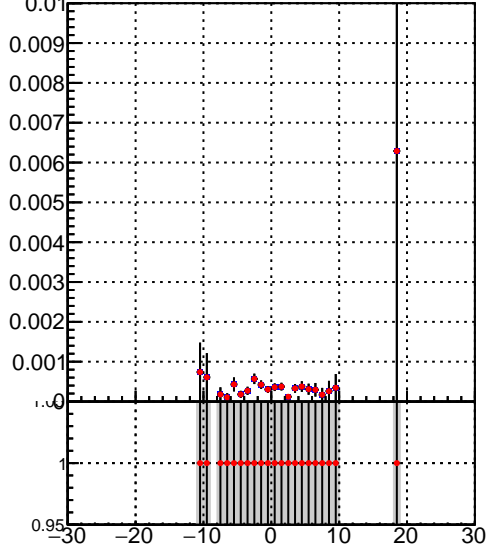

Efficiency vs vertpos**fake+duplicates vs vert r**
Efficiency vs sim PV z
 — DQM_TT_mkFit-DQM_original
 — DQM_TT_mkFit-DQM_modified2
**Efficiency vs. sim PV z****fake+duplicates vs Sim. PV z**