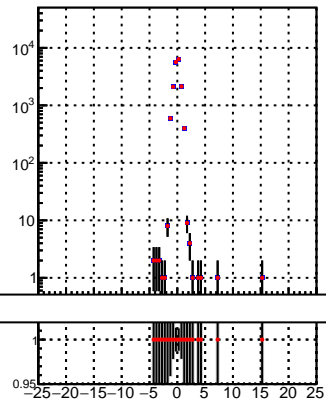

N of reco track vs dxy

N of associated (recoToSim) tracks vs dxy

N of associated (recoToSim) loop tracks vs dxy

N of reco track vs dz

N of associated (recoToSim) tracks vs dz

N of associated (recoToSim) loop tracks vs dz