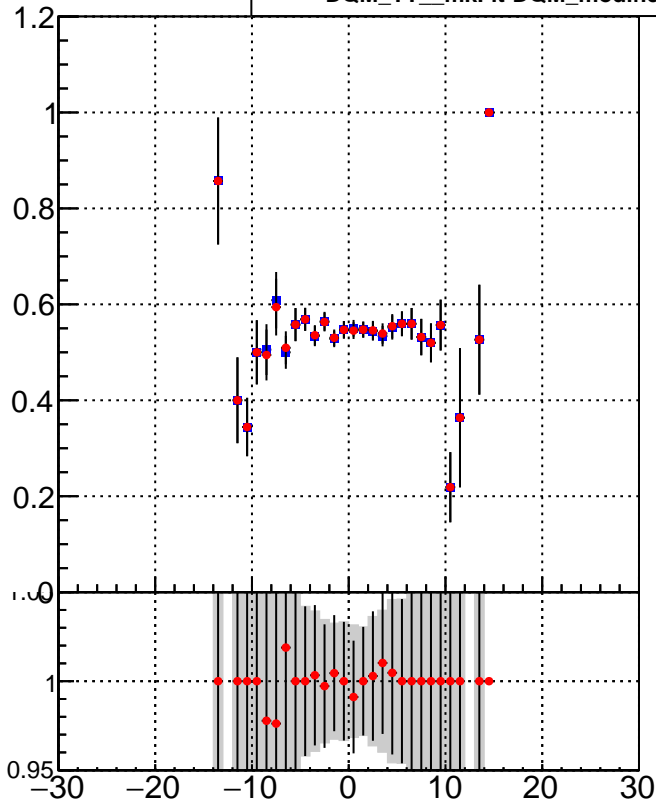

Efficiency vs Dxy

Efficiency vs Dz

Legend:
- DQM_TT_mkFit-DQM_original (blue square)
- DQM_TT_mkFit-DQM_modified (red circle)