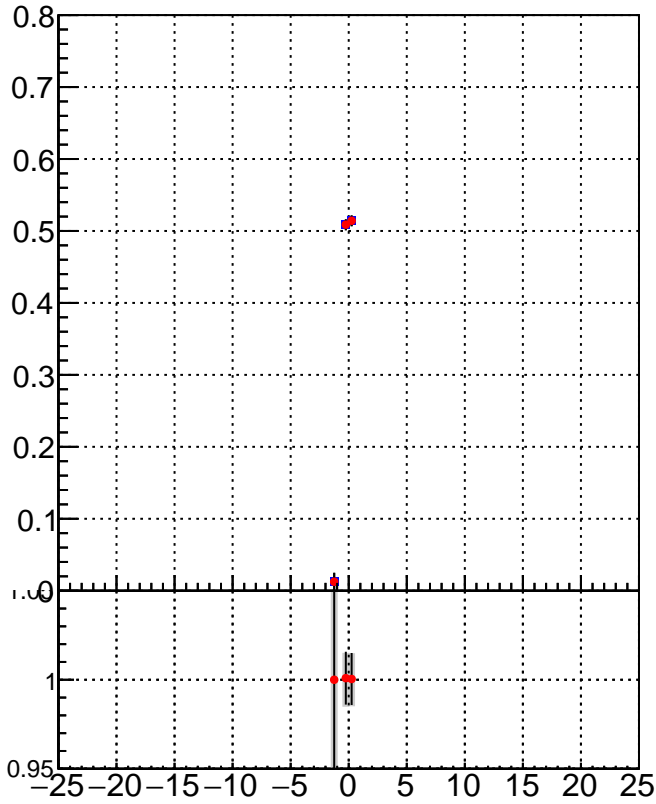

Efficiency vs Dxy

Efficiency vs Dz

Legend:
- DQM_TT_mkFit-DQM_original (blue square)
- DQM_TT_mkFit-DQM_modified (red circle)