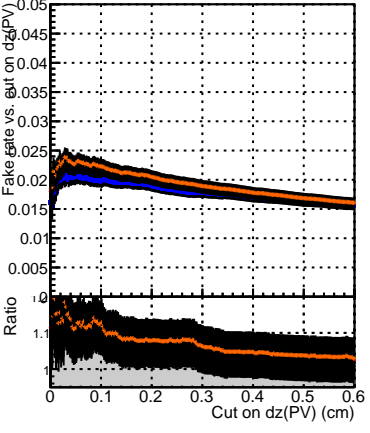

Efficiency vs. dz (PV)

Efficiency (tracking eff factorized out) vs. dz (PV)

Fake rate

- DQM_mkFit_newBASE3
- DQM_mkFit_new
- DQM_mkFit_newANDPL
- DQM_mkFit_newiOKKK