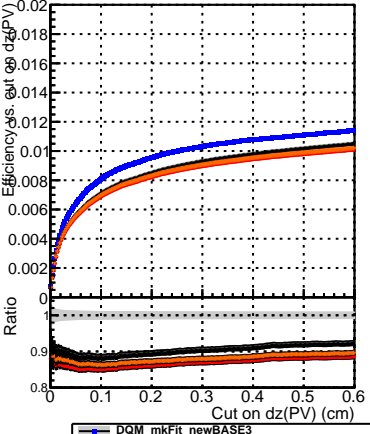

Efficiency vs. dz (PV)

Efficiency (tracking eff factorized out) vs. dz (PV)

Fake rate

- DQM_mkFit_newBASE3
- DQM_mkFit_new
- DQM_mkFit_newANDPL
- DQM_mkFit_newiOKKK