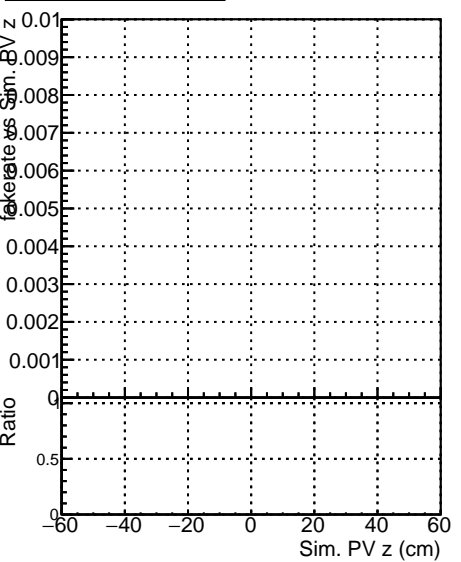

Fake rate vs vertpos

Duplicates Rate vs vertpos

Pileup rate vs vertpos

Legend for Fake rate vs v:

- DQM mkFit newBASES
- DQM mkFit new
- DQM mkFit newANDPL
- DQM mkFit newOKKK

Fake rate vs v

Fake rate vs. sim PV z

Duplicates Rate vs sim PV z

Pileup rate vs. sim PV z