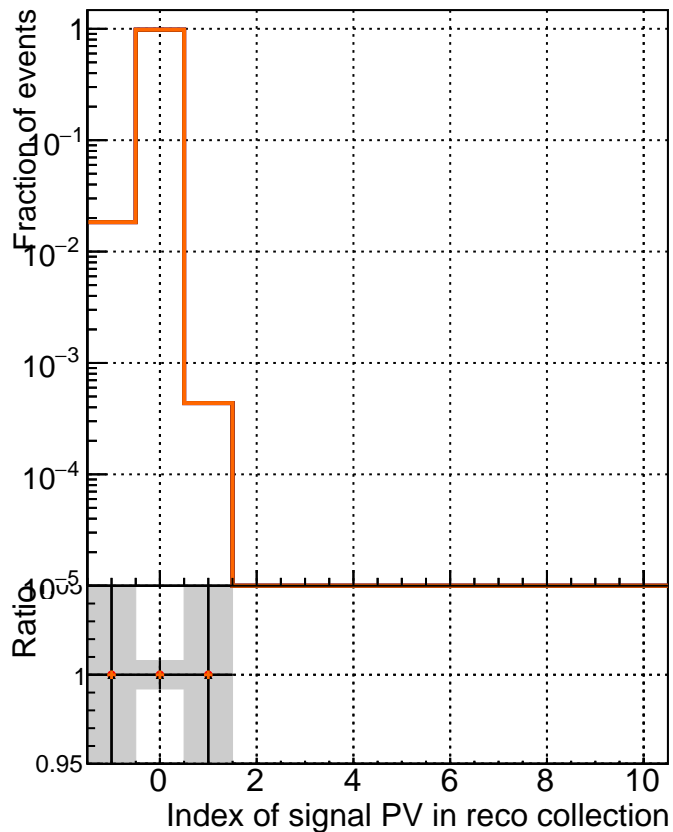

TruePVLocationIndexInRecoVertexCollectionCumulative

TruePVLocationIndexInRecoVertexCollection

—●— DQM_mkFit_newBASE3
—●— DQM_mkFit_new
—●— DQM_mkFit_newANDPL
—●— DQM_mkFit_newIOKKK