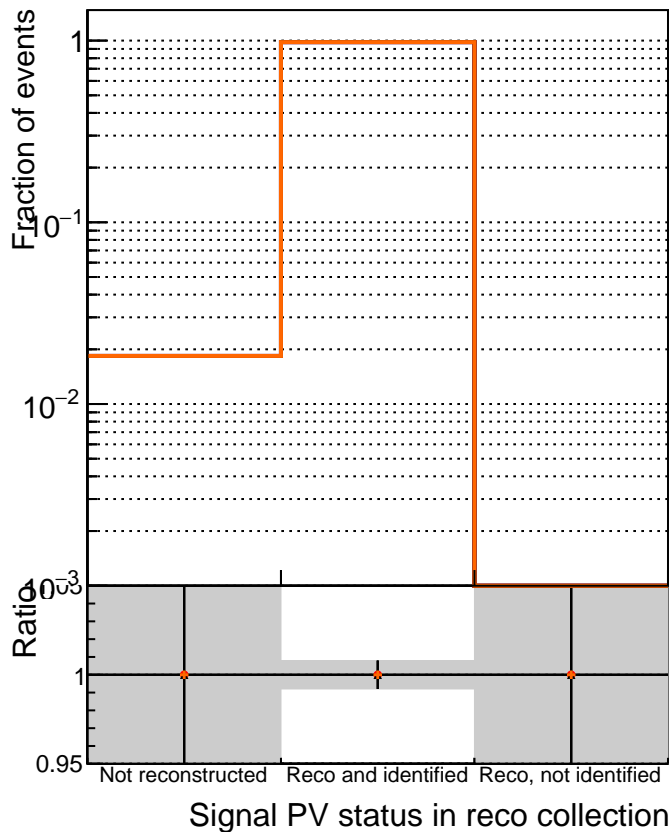

TruePVLocationIndexInRecoVertexCollectionCumulative

TruePVLocationIndexInRecoVertexCollection

—●— DQM_mkFit_newBASE3
—●— DQM_mkFit_new
—●— DQM_mkFit_newANDPL
—●— DQM_mkFit_newIOKKK