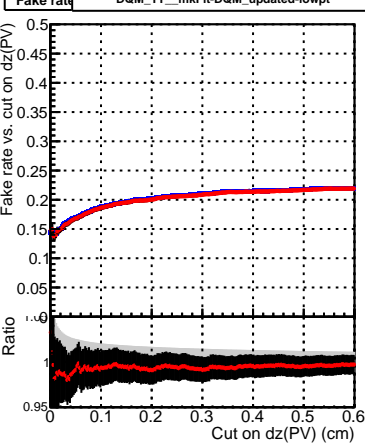

Efficiency vs. dz (PV)

Efficiency (tracking eff factorized out) vs. dz (PV)

Fake rate

DQM_TT_mkFit-DQM_original-lowpt

DQM_TT_mkFit-DQM_updated-lowpt