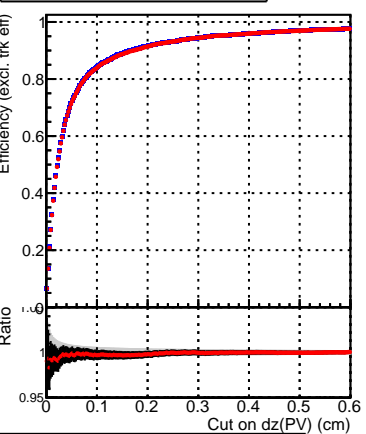

Efficiency vs. dz (PV)

Efficiency (tracking eff factorized out) vs. dz (PV)

Fake rate

DQM_TT_mkFit-DQM_original-lowpt

DQM_TT_mkFit-DQM_updated-lowpt