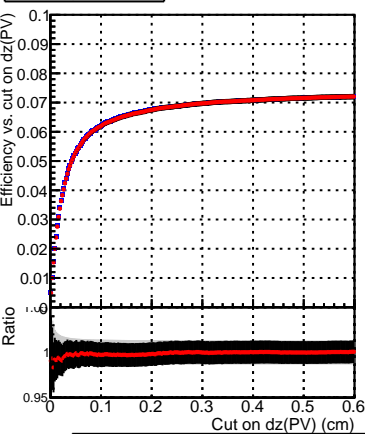

Efficiency vs. dz (PV)

Efficiency (tracking eff factorized out) vs. dz (PV)

Fake rate

DQM_TT_mkFit-DQM_original-lowpt

DQM_TT_mkFit-DQM_updated-lowpt