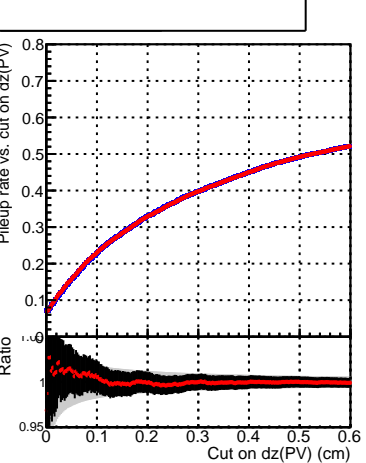

Efficiency vs. dz (PV)

Efficiency (tracking eff factorized out) vs. dz (PV)

Fake rate

DQM_TT_mkFit-DQM_original-lowpt

DQM_TT_mkFit-DQM_updated-lowpt