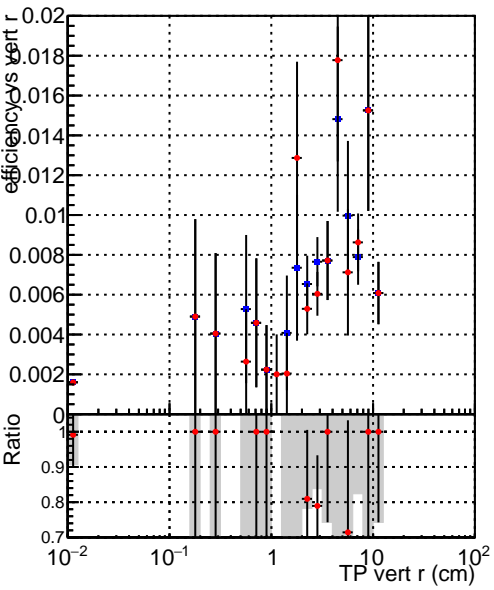

Efficiency vs vertpos

Legend: DQM\_TT\_mkFit-DQM\_original-0 (blue diamond), DQM\_TT\_mkFit-DQM\_updated-0 (red circle)

Efficiency vs. sim PV z