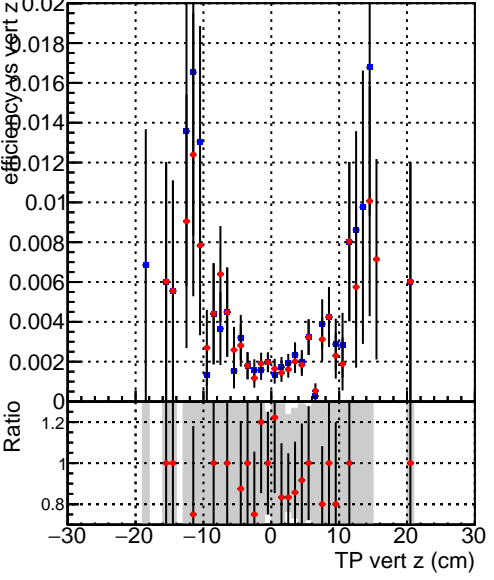

Efficiency vs vertpos

Legend: DQM\_TT\_mkFit-DQM\_original-0 (blue diamond), DQM\_TT\_mkFit-DQM\_updated-0 (red circle)

Efficiency vs. sim PV z