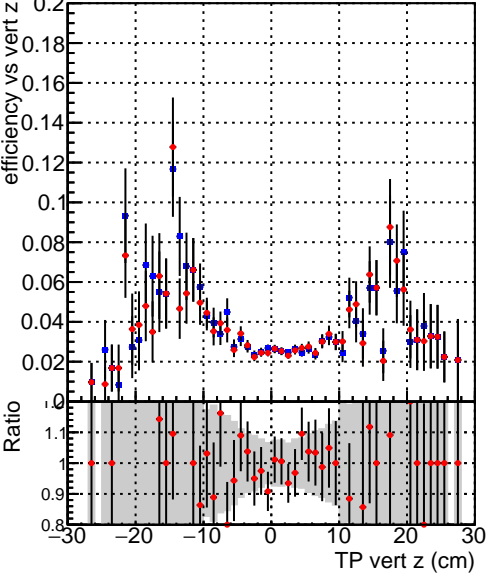

Efficiency vs vertpos

Efficiency vs vert z

Legend:
— DQM_TT_mkFit-DQM_original-0 (blue diamonds)
— DQM_TT_mkFit-DQM_updated-0 (red diamonds)

Efficiency vs. sim PV z