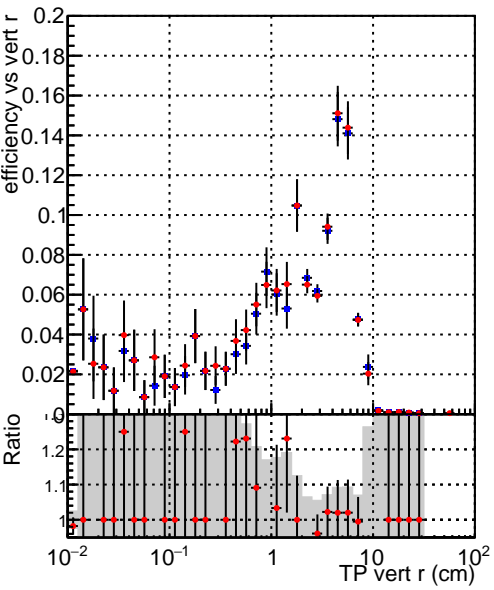

Efficiency vs vertpos

Efficiency vs vert z

Legend:
— DQM_TT_mkFit-DQM_original-0 (blue diamonds)
— DQM_TT_mkFit-DQM_updated-0 (red diamonds)

Efficiency vs. sim PV z