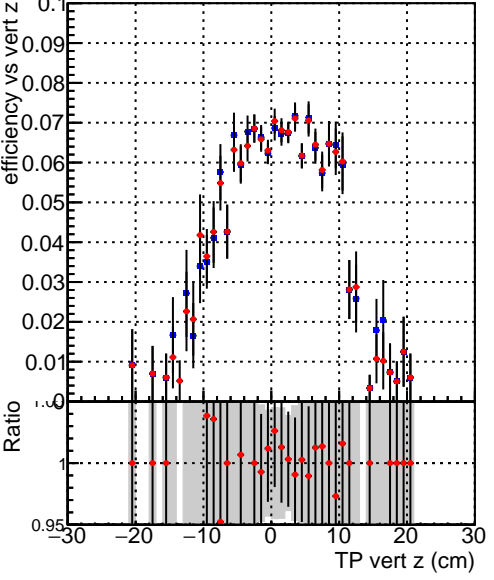

Efficiency vs vertpos

Efficiency vs vertpos

- DQM_TT_mkFit-DQM_original-0
- DQM_TT_mkFit-DQM_updated-0

Efficiency vs. sim PV z