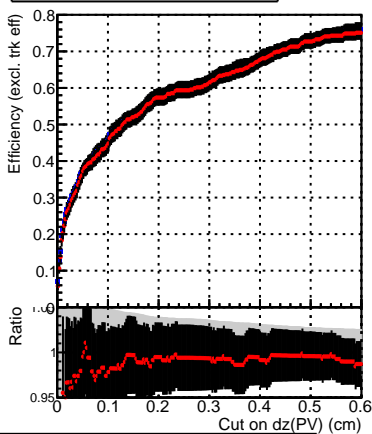

Efficiency vs. dz (PV)

Efficiency (tracking eff factorized out) vs. dz (PV)

Fake rate

Legend:
- DQM_TT_mkFit-DQM_original-0 (black line)
- DQM_TT_mkFit-DQM_updated-0 (red line)