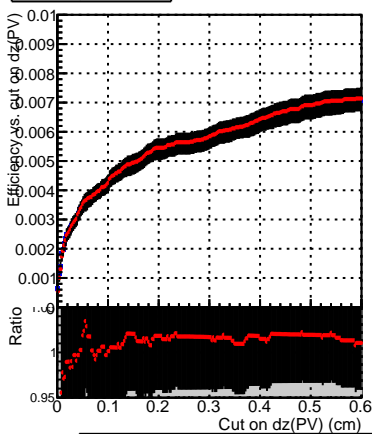

Efficiency vs. dz (PV)

Efficiency (tracking eff factorized out) vs. dz (PV)

Fake rate

Legend:
- DQM_TT_mkFit-DQM_original-0 (black line)
- DQM_TT_mkFit-DQM_updated-0 (red line)