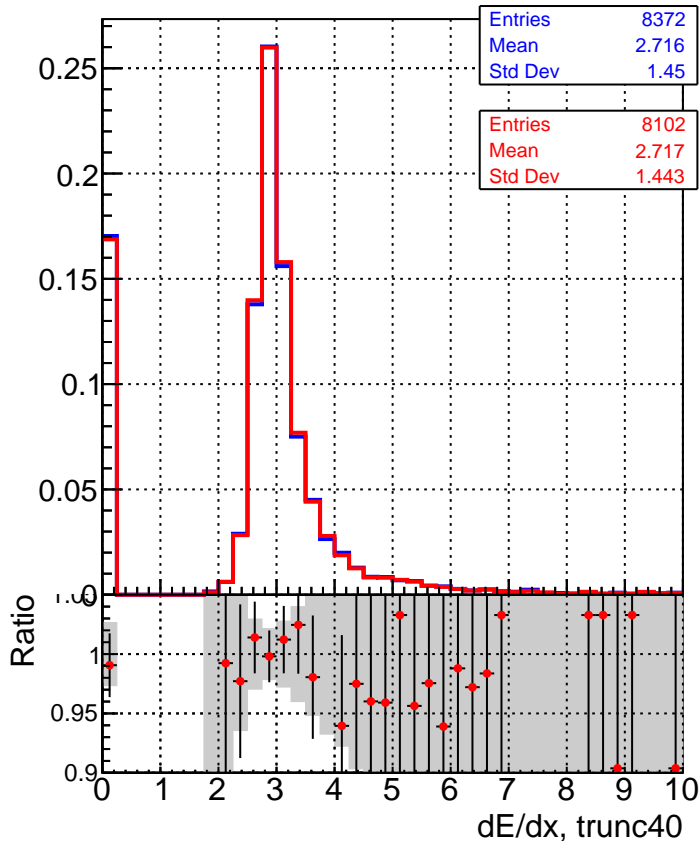

dE/dx estimator 1

dE/dx estimator 2

—■ DQM_TT_mkFit-DQM_original-0
—● DQM_TT_mkFit-DQM_updated-0