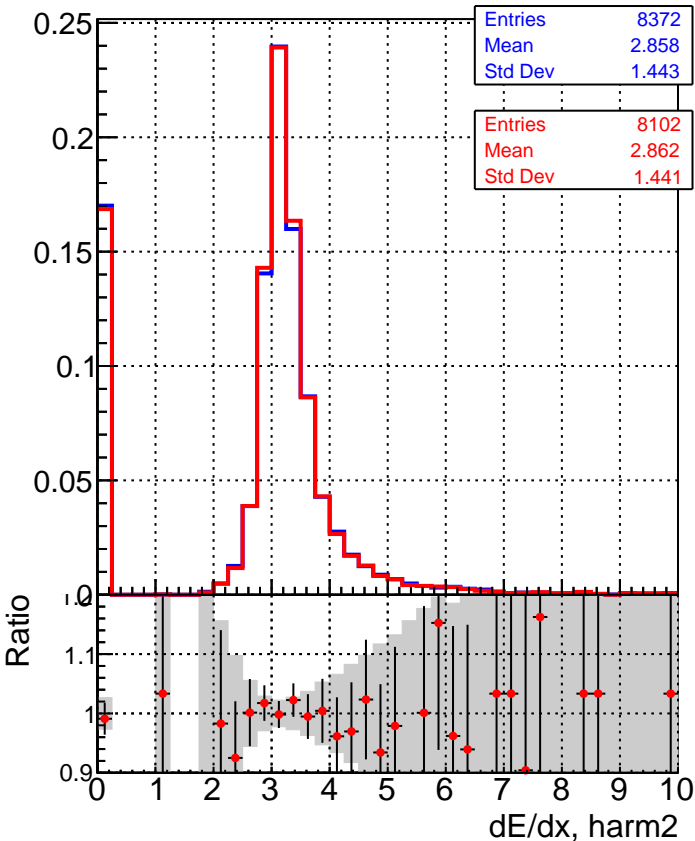

dE/dx estimator 1

dE/dx estimator 2

—■ DQM_TT_mkFit-DQM_original-0
—● DQM_TT_mkFit-DQM_updated-0