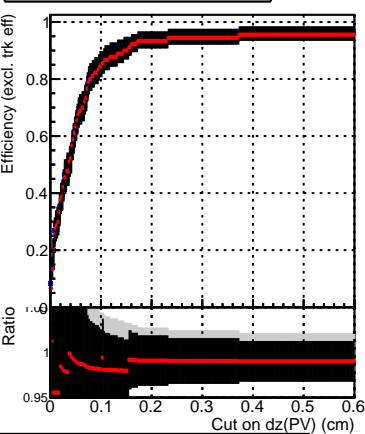

Efficiency vs. dz (PV)

Efficiency (tracking eff factorized out) vs. dz (PV)

Legend:  
- DQM\_TT\_mkFit-DQM\_original-0  
- DQM\_TT\_mkFit-DQM\_updated-0