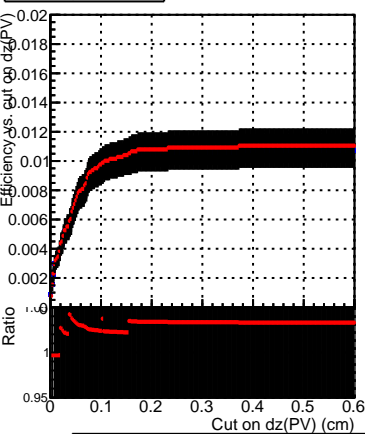

Efficiency vs. dz (PV)

Efficiency (tracking eff factorized out) vs. dz (PV)

Legend:  
- DQM\_TT\_mkFit-DQM\_original-0  
- DQM\_TT\_mkFit-DQM\_updated-0