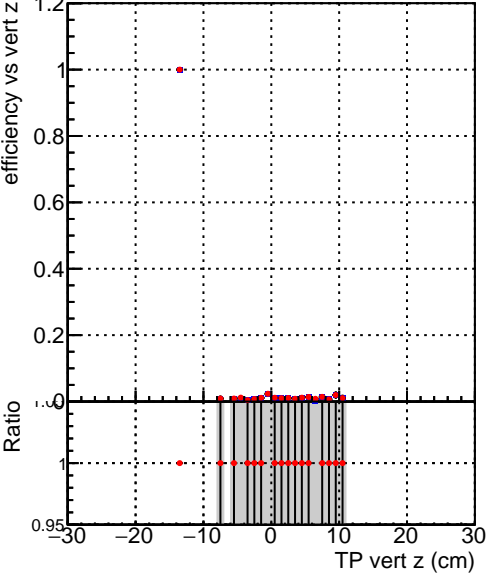

Efficiency vs vertpos

Efficiency vs vert z

Legend:
- DQM_TT_mkFit-DQM_original-0 (blue cross)
- DQM_TT_mkFit-DQM_updated-0 (red cross)

Efficiency vs. sim PV z