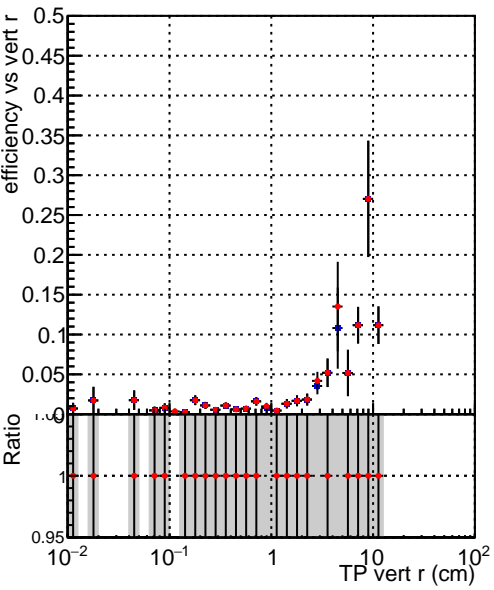

Efficiency vs vertpos

Efficiency vs vert z

Legend:
- DQM_TT_mkFit-DQM_original-0 (blue cross)
- DQM_TT_mkFit-DQM_updated-0 (red cross)

Efficiency vs. sim PV z