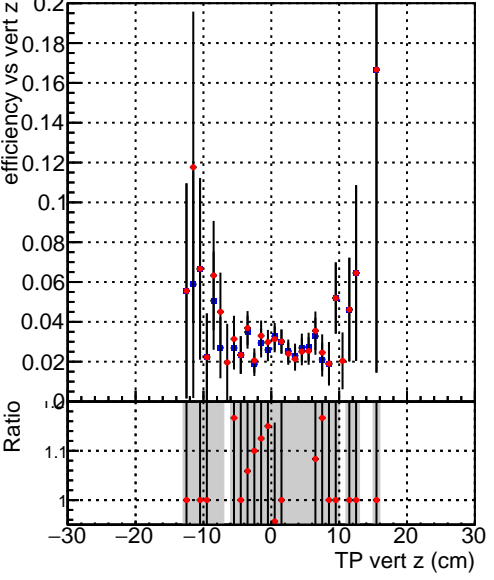

Efficiency vs vertpos

Legend: DQM_TT_mkFit-DQM_original-0 (blue diamond), DQM_TT_mkFit-DQM_updated-0 (red circle)

Efficiency vs. sim PV z