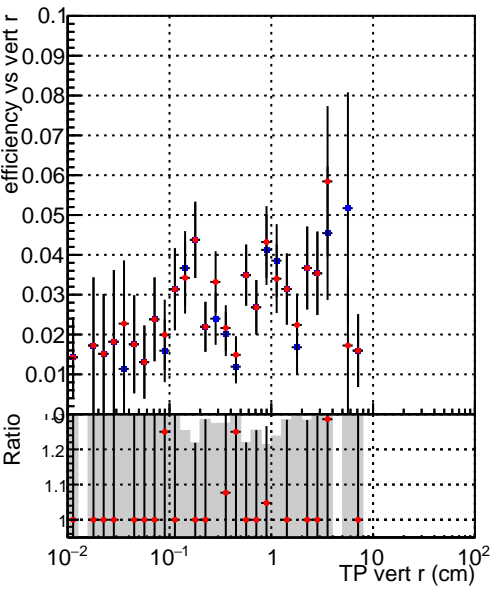

Efficiency vs vertpos

Legend: DQM_TT_mkFit-DQM_original-0 (blue diamond), DQM_TT_mkFit-DQM_updated-0 (red circle)

Efficiency vs. sim PV z