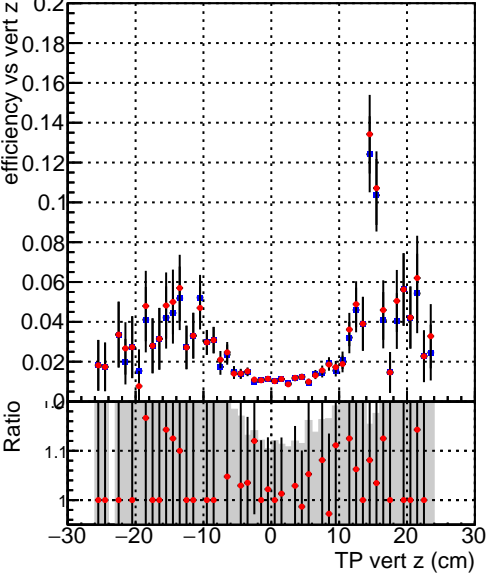

Efficiency vs vertpos

Efficiency vs TP vert z (cm) for DQM_TT_MKFIT_ORIG and DQM_TT_MKFIT_MODIF

Efficiency vs. sim PV z