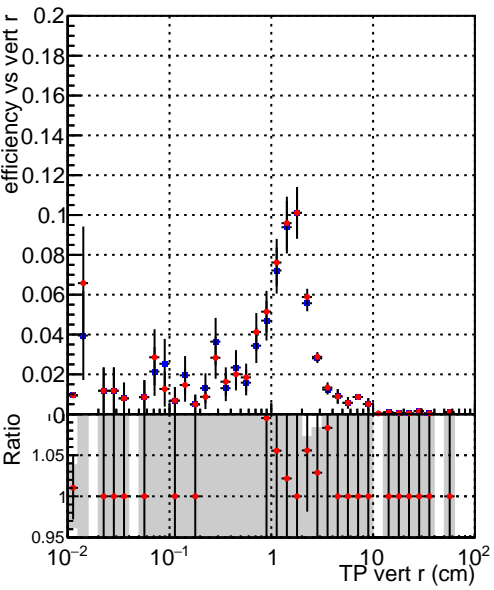

Efficiency vs vertpos

Efficiency vs TP vert z (cm) for DQM_TT_MKFIT_ORIG and DQM_TT_MKFIT_MODIF

Efficiency vs. sim PV z