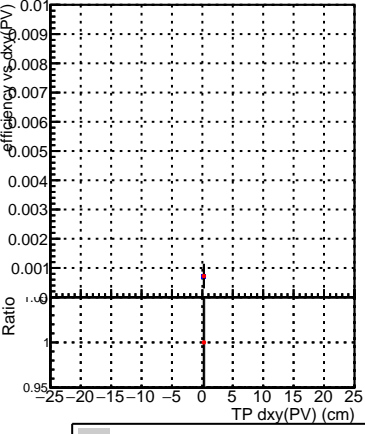

Efficiency vs Dxy(PV)

Efficiency vs Dxy(PV) - Legend: DQM\_TT\_MKFIT\_ORIG (grey shaded area), DQM\_TT\_MKFIT\_MODIF (red line with dots)

Efficiency vs Dz(PV)

Efficiency vs Dz(PV)