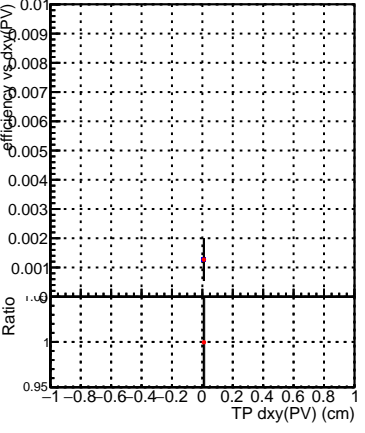

Efficiency vs Dxy(PV)

Efficiency vs Dxy(PV) - Legend: DQM\_TT\_MKFIT\_ORIG (grey shaded area), DQM\_TT\_MKFIT\_MODIF (red line with dots)

Efficiency vs Dz(PV)

Efficiency vs Dz(PV)