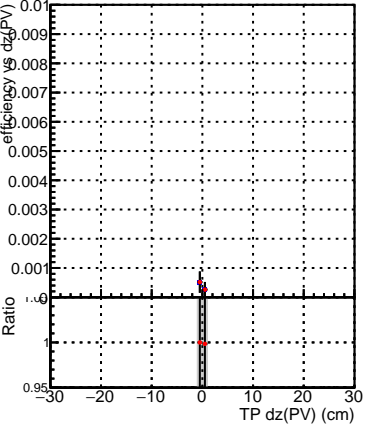

Efficiency vs Dxy(PV)

Efficiency vs Dxy(PV) - Legend: DQM\_TT\_MKFIT\_ORIG (grey shaded area), DQM\_TT\_MKFIT\_MODIF (red line with dots)

Efficiency vs Dz(PV)

Efficiency vs Dz(PV)