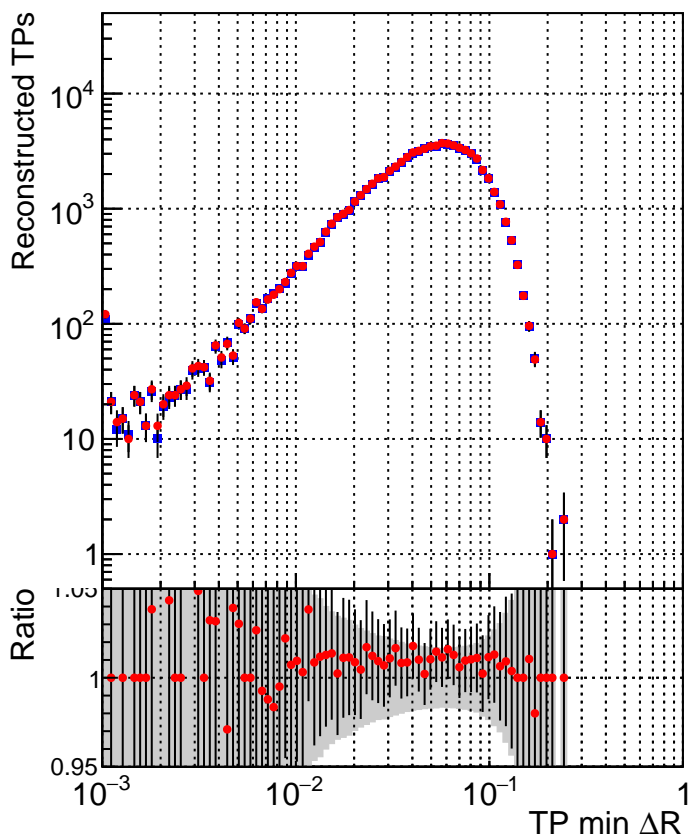

N of simulated tracks vs dR

N of associated tracks (simToReco) vs dR

N of simulated tracks

■ DQM_TT_MKFIT_ORIG
● DQM_TT_MKFIT_MODIF

N of associated tracks (simToReco)