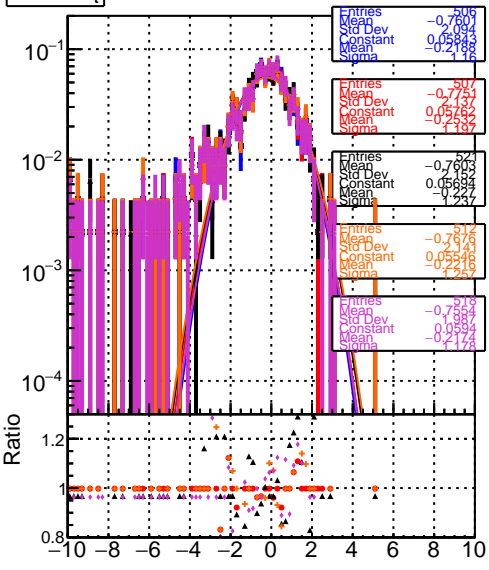

**pull of  $p_t$** **pull of qoverp parameter**

Legend for fit models:

- DOM TT (Blue)
- MKFIT (Red)
- MKFIT ORIG (Orange)
- MKFIT FROM LESS MODIF (Purple)

**pull of  $\phi$  parameter****pull of  $\theta$  parameter****pull of dx parameter****pull of dz parameter**