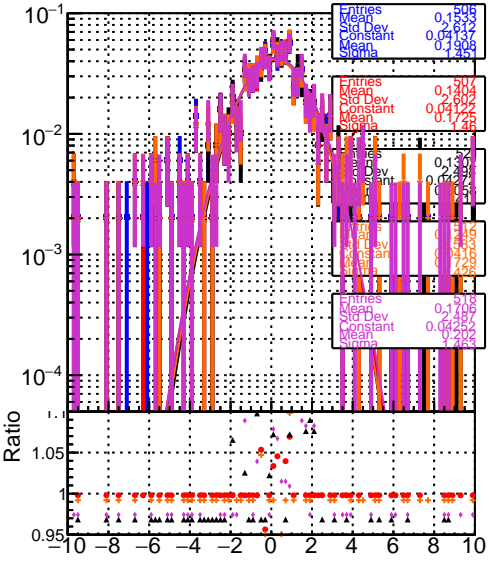

**pull of  $p_t$** **pull of qoverp parameter**

Legend for fit models:

- DOM TT (Blue)
- MKFIT (Red)
- MKFIT ORIG (Orange)
- MKFIT FROM LESS MODIF (Purple)

**pull of  $\phi$  parameter****pull of  $\theta$  parameter****pull of dx parameter****pull of dz parameter**