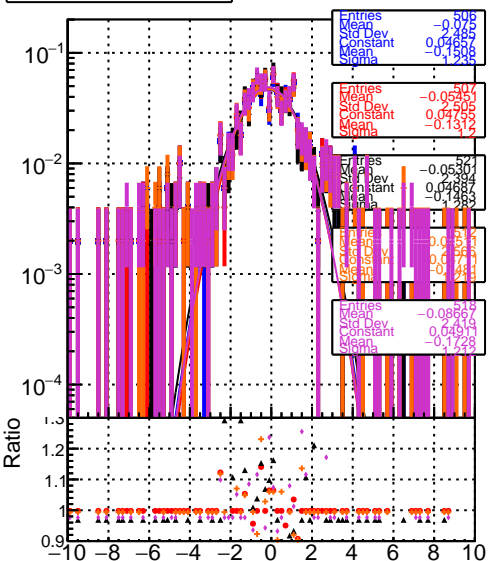

**pull of  $p_t$** **pull of qoverp parameter**

Legend for fit models:

- DOM TT (Blue)
- MKFIT (Red)
- MKFIT ORIG (Orange)
- MKFIT FROM LESS MODIF (Purple)

**pull of  $\phi$  parameter****pull of  $\theta$  parameter****pull of dx parameter****pull of dz parameter**