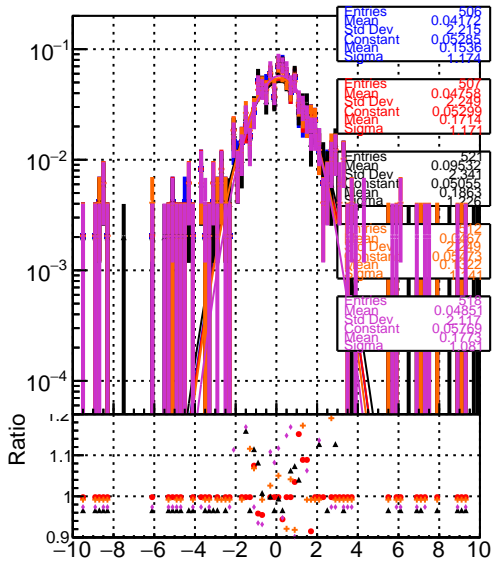

**pull of  $p_t$** **pull of qoverp parameter**

Legend for fit models:

- DOM TT (Blue)
- MKFIT (Red)
- MKFIT ORIG (Orange)
- MKFIT FROM LESS MODIF (Purple)

**pull of  $\phi$  parameter****pull of  $\theta$  parameter****pull of dx parameter****pull of dz parameter**