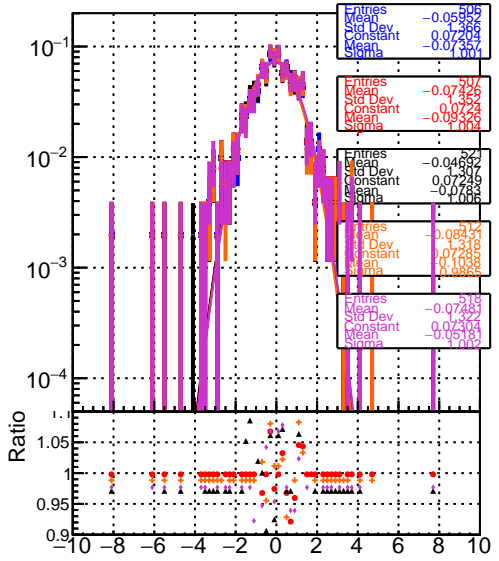

**pull of  $p_t$** **pull of qoverp parameter**

Legend for fit models:

- DOM TT (Blue)
- MKFIT (Red)
- MKFIT ORIG (Orange)
- MKFIT FROM LESS MODIF (Purple)

**pull of  $\phi$  parameter****pull of  $\theta$  parameter****pull of dx parameter****pull of dz parameter**