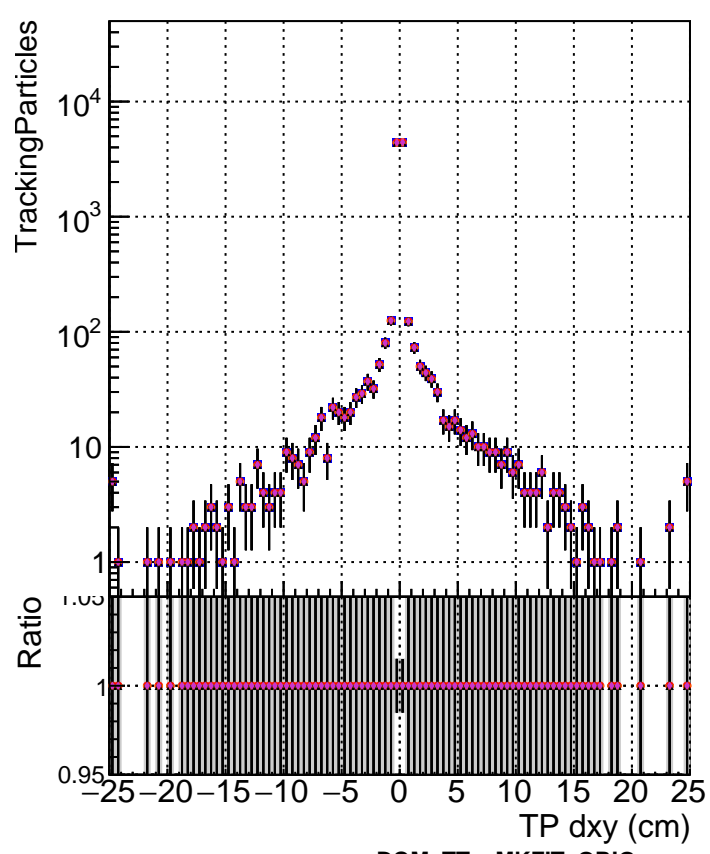

N of simulated tracks vs dxy

N of associated tracks (simToReco) vs dxy

N of simulated track

- DQM TT MKFIT ORIG
- DQM TT MKFIT MODIF
- ▲ DQM TT MKFITLowPtQ MODIF
- ◆ DQM TT MKFITLowPtT MODIF
- ◇ DQM TT MKFITandPLess MODIF