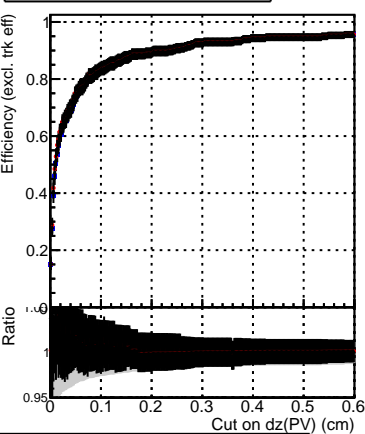

Efficiency vs. dz (PV)

Efficiency (tracking eff factorized out) vs. dz (PV)

Fake rate

■ DQM_TT_CKF_ORIG
● DQM_TT_CKFlowPt_ORIG
▲ DQM_TT_CKFlowPt_MODIF