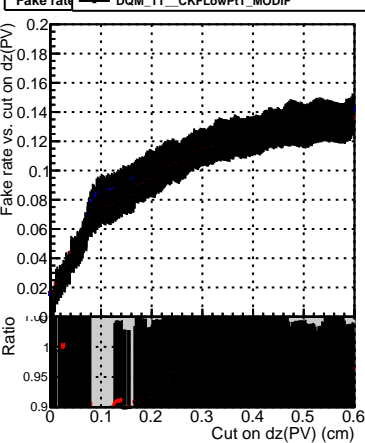

Efficiency vs. dz (PV)

Efficiency (tracking eff factorized out) vs. dz (PV)

Fake rate

■ DQM_TT_CKF_ORIG
● DQM_TT_CKFlowPt_ORIG
▲ DQM_TT_CKFlowPt_MODIF