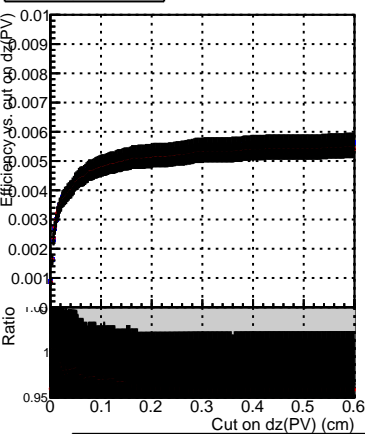

Efficiency vs. dz (PV)

Efficiency (tracking eff factorized out) vs. dz (PV)

Fake rate

■ DQM_TT_CKF_ORIG
● DQM_TT_CKFlowPt_ORIG
▲ DQM_TT_CKFlowPt_MODIF