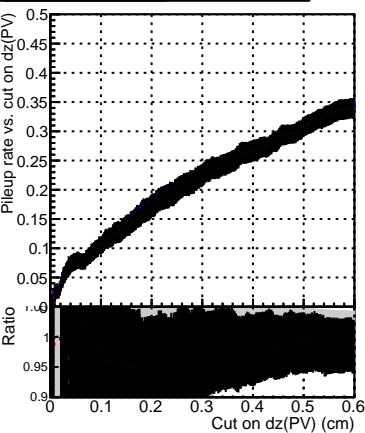

Efficiency vs. dz (PV)

Efficiency (tracking eff factorized out) vs. dz (PV)

Fake rate

■ DQM_TT_CKF_ORIG
● DQM_TT_CKFlowPt_ORIG
▲ DQM_TT_CKFlowPt_MODIF