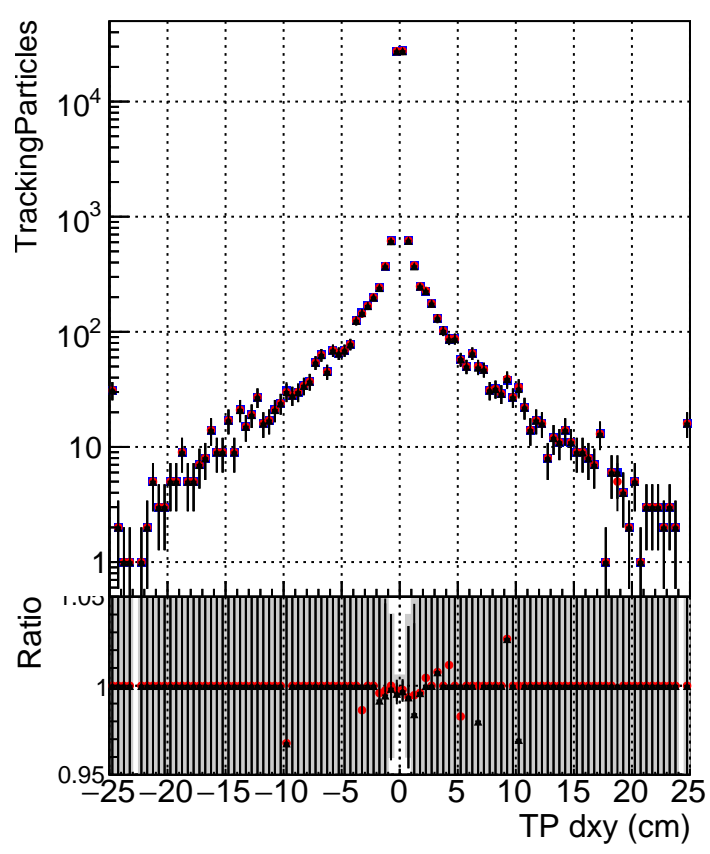

N of simulated tracks vs dxy

N of associated tracks (simToReco) vs dxy

N of simulated track

- DQM_TT_CKF_ORIG
- DQM_TT_CKFLowPtT_ORIG
- ▲ DQM_TT_CKFLowPtT_MODIF