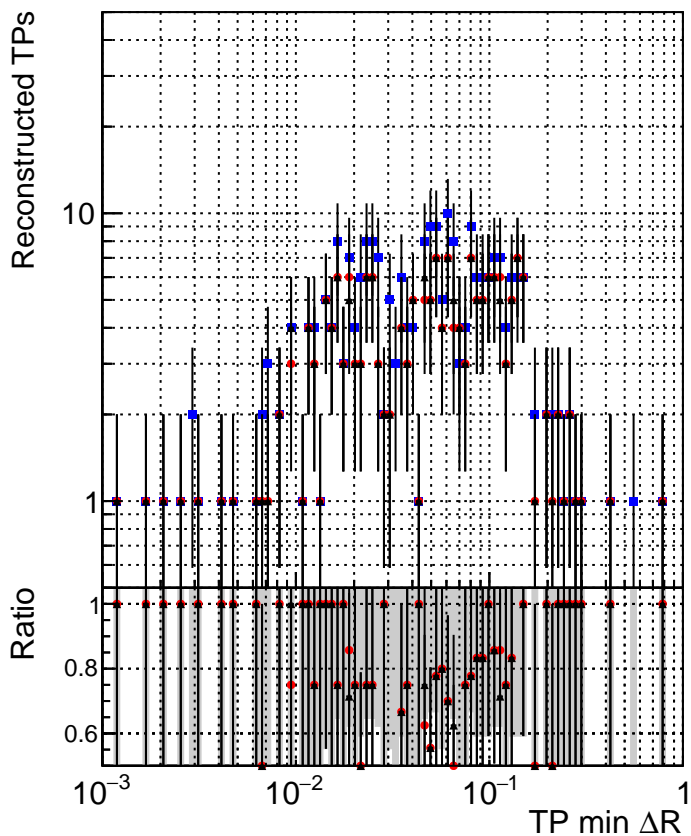

N of simulated tracks vs dR

N of associated tracks (simToReco) vs dR

N of simulated trac

- DQM_TT_CKF_ORIG
- DQM_TT_CKFLowPtT_ORIG
- ▲ DQM_TT_CKFLowPtT_MODIF