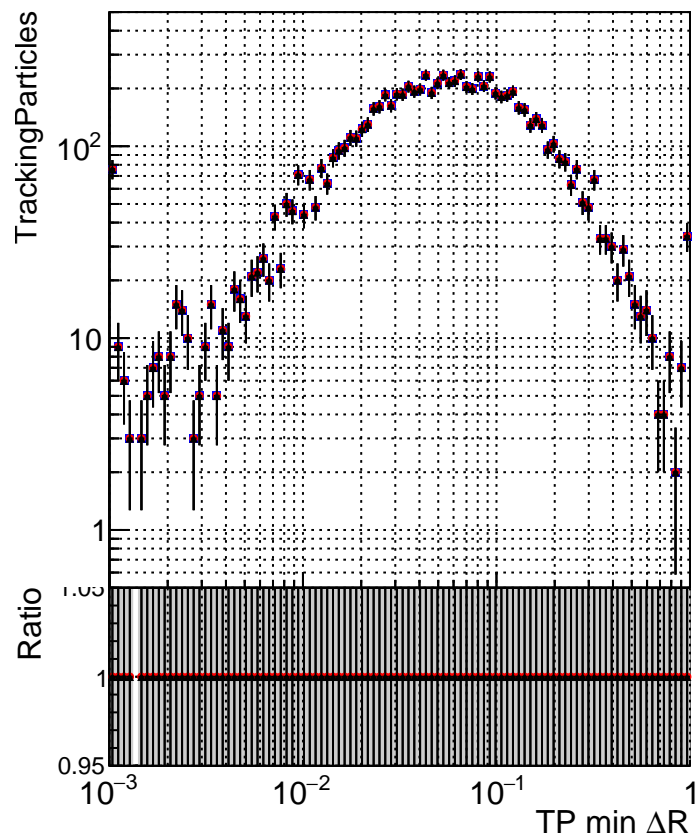

N of simulated tracks vs dR

N of associated tracks (simToReco) vs dR

N of simulated trac

- DQM_TT_CKF_ORIG
- DQM_TT_CKFLowPtT_ORIG
- ▲ DQM_TT_CKFLowPtT_MODIF