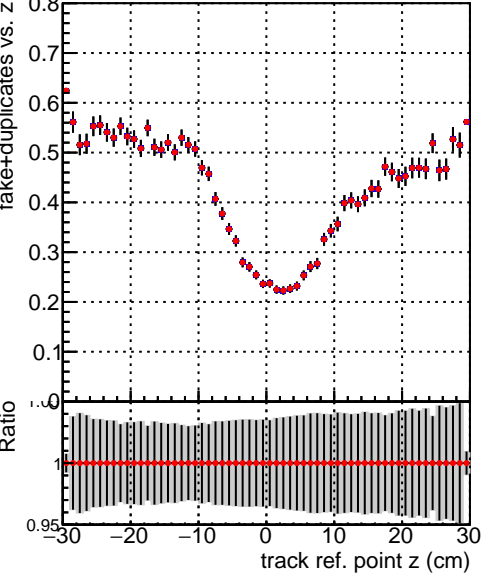

Efficiency vs vertpos**fake+duplicates vs vert r**
Efficiency vs. TP vert z
 Legend:
 - DQM_TT_CKF_ORIG (blue squares)
 - DQM_TT_CKF_MODIF (red diamonds)
**Efficiency vs. sim PV z****fake+duplicates vs Sim. PV z**