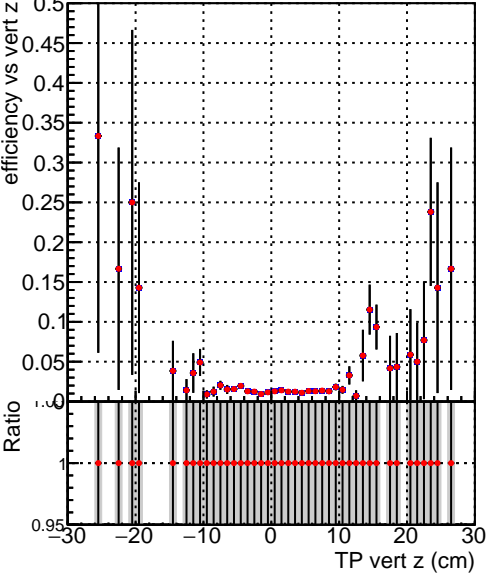

Efficiency vs vertpos**fake+duplicates vs vert r**
Efficiency vs. TP vert z
 Legend:
 - DQM_TT_CKF_ORIG (blue squares)
 - DQM_TT_CKF_MODIF (red diamonds)
**Efficiency vs. sim PV z****fake+duplicates vs Sim. PV z**