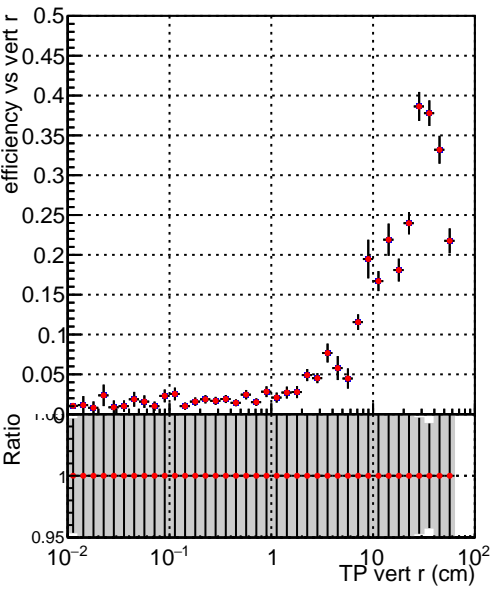

Efficiency vs vertpos**fake+duplicates vs vert r**
Efficiency vs. TP vert z
 Legend:
 - DQM_TT_CKF_ORIG (blue squares)
 - DQM_TT_CKF_MODIF (red diamonds)
**Efficiency vs. sim PV z****fake+duplicates vs Sim. PV z**