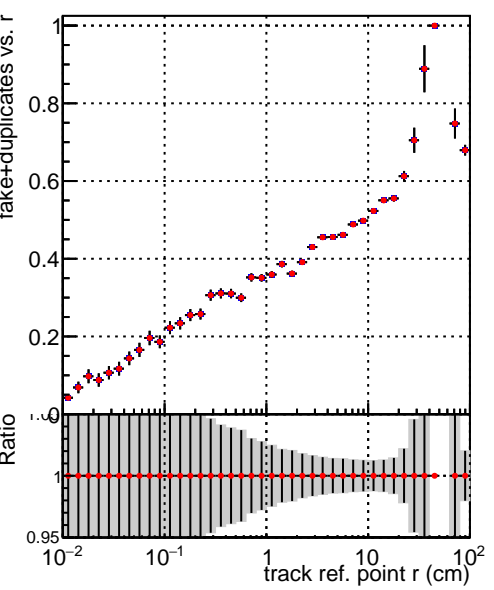

Efficiency vs vertpos**fake+duplicates vs vert r**
Efficiency vs. TP vert z
 Legend:
 - DQM_TT_CKF_ORIG (blue squares)
 - DQM_TT_CKF_MODIF (red diamonds)
**Efficiency vs. sim PV z****fake+duplicates vs Sim. PV z**