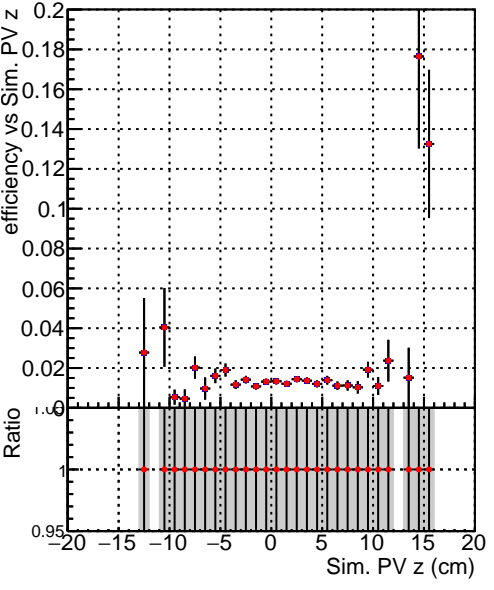

Efficiency vs vertpos**fake+duplicates vs vert r**
Efficiency vs. TP vert z
 Legend:
 - DQM_TT_CKF_ORIG (blue squares)
 - DQM_TT_CKF_MODIF (red diamonds)
**Efficiency vs. sim PV z****fake+duplicates vs Sim. PV z**