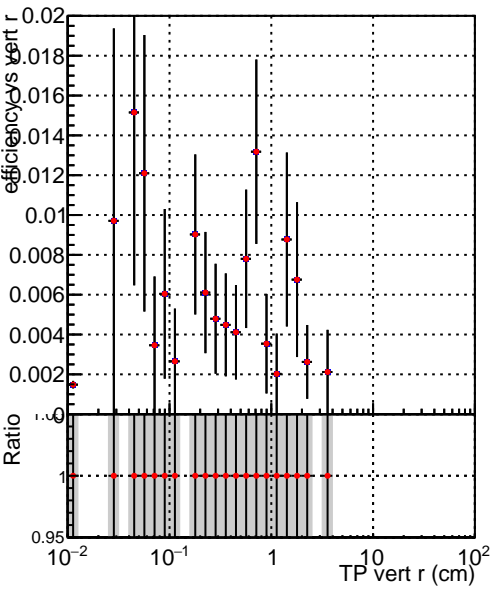

Efficiency vs vertpos**fake+duplicates vs vert r**
Efficiency vs vert z
 Legend: ■ DQM_TT_CKF_ORIG, ● DQM_TT_CKF_MODIF
**Efficiency vs. sim PV z****fake+duplicates vs Sim. PV z**