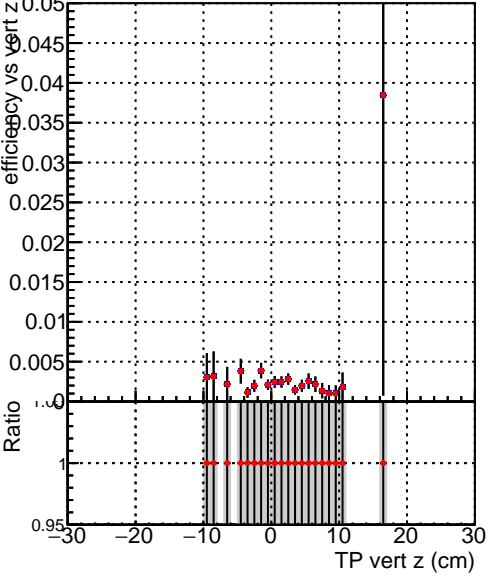

Efficiency vs vertpos**fake+duplicates vs vert r**
Efficiency vs vert z
 Legend: ■ DQM_TT_CKF_ORIG, ● DQM_TT_CKF_MODIF
**Efficiency vs. sim PV z****fake+duplicates vs Sim. PV z**