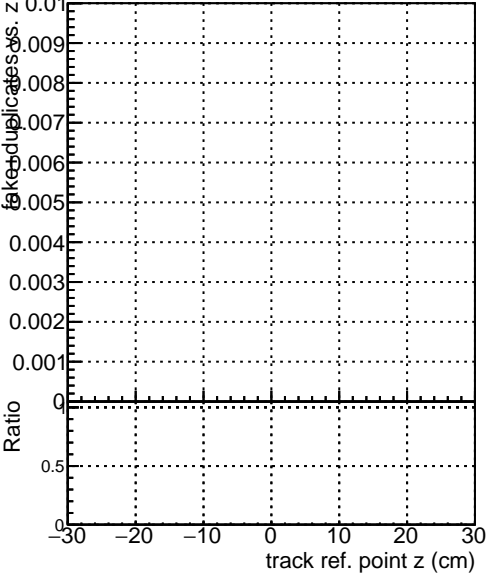

Efficiency vs vertpos**fake+duplicates vs vert r**
Efficiency vs vert z
 Legend: ■ DQM_TT_CKF_ORIG, ● DQM_TT_CKF_MODIF
**Efficiency vs. sim PV z****fake+duplicates vs Sim. PV z**