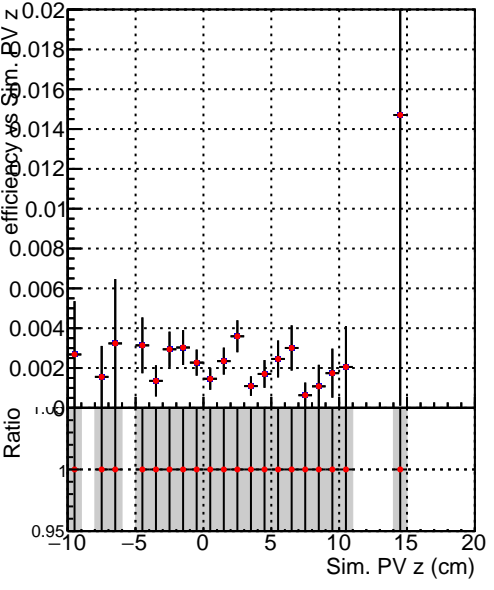

Efficiency vs vertpos**fake+duplicates vs vert r**
Efficiency vs vert z
 Legend: ■ DQM_TT_CKF_ORIG, ● DQM_TT_CKF_MODIF
**Efficiency vs. sim PV z****fake+duplicates vs Sim. PV z**