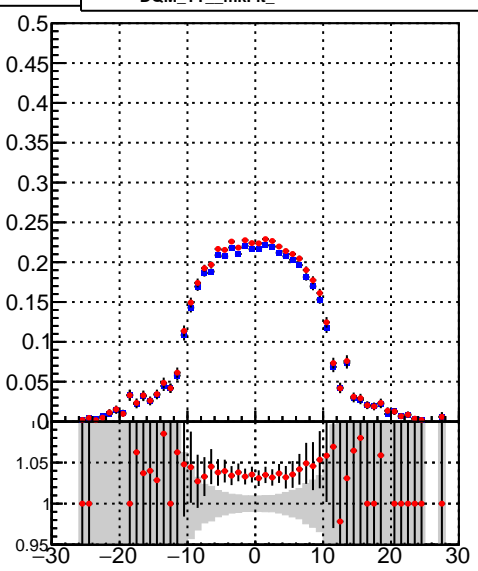

Efficiency vs vertpos

■ /data2/legianni/BDT-vs-DNN/real-BDT/CMSSW_13_0_0_pre4/src/runrem/DQM_TT_mkFit_
● DQM_TT_mkFit_

Efficiency

Efficiency vs. sim PV z