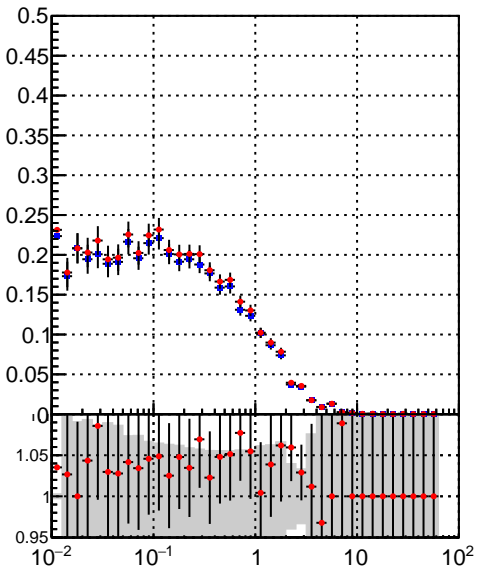

Efficiency vs vertpos

■ /data2/legianni/BDT-vs-DNN/real-BDT/CMSSW_13_0_0_pre4/src/runrem/DQM_TT_mkFit_
● DQM_TT_mkFit_

Efficiency

Efficiency vs. sim PV z