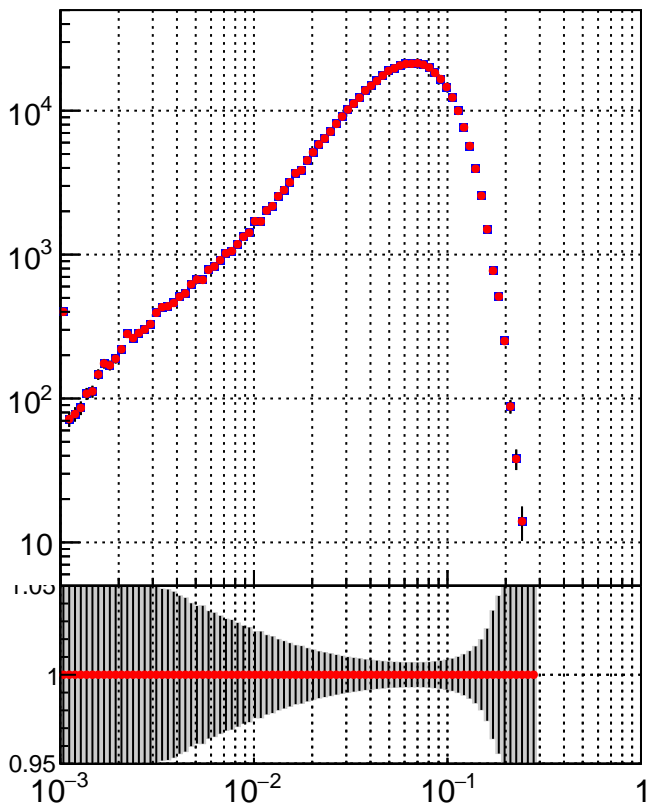

N of simulated tracks vs dR

N of associated tracks (simToReco) vs dR

N of simulated trac

■ /data2/legianni/BDT-vs-DNN/real-BDT/CMSSW\_13\_0\_0\_pre4/src/runrem/DQM\_TT\_mkFit\_  
● DQM\_TT\_mkFit\_