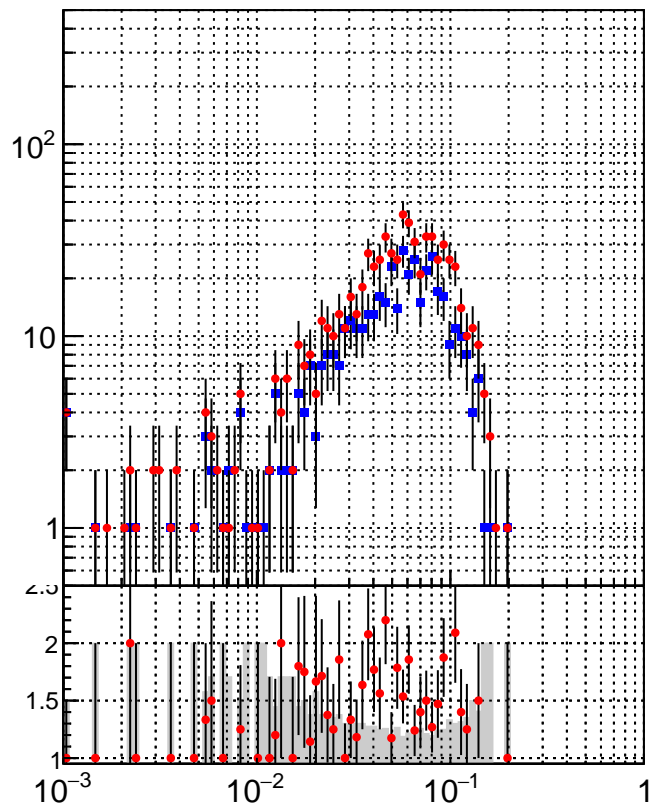

N of simulated tracks vs dR

N of associated tracks (simToReco) vs dR

N of simulated trac

■ /data2/legianni/BDT-vs-DNN/real-BDT/CMSSW\_13\_0\_0\_pre4/src/runrem/DQM\_TT\_mkFit\_  
● DQM\_TT\_mkFit\_