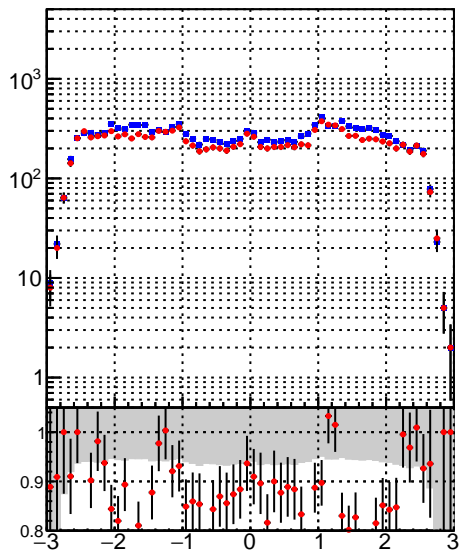

**N of simulated tracks vs pT****N of associated tracks (simToReco) vs pT**

■ /data2/legianni/BDT-vs-DNN/real-BDT/CMSSW\_13\_0\_0\_pre4/src/runrem/DQM\_TT\_mkFit\_  
■ DQM\_TT\_mkFit\_

**N of simulated tracks vs phi****N of associated tracks (simToReco) vs phi**