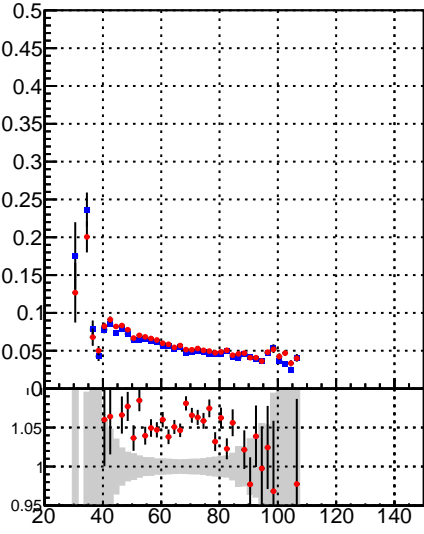

Fake rate vs dr

Duplicates Rate vs dr

Pileup rate vs dr

—●— /data2/legianni/BDT-vs-DNN/real-BDT/CMSSW_13_0_0_pre4/src/runrem/DQM_TT_mkFit_
—●— DQM_TT_mkFit_
 Fake rate vs

Fake rate vs pu

Duplicates Rate vs pu

Pileup rate vs pu