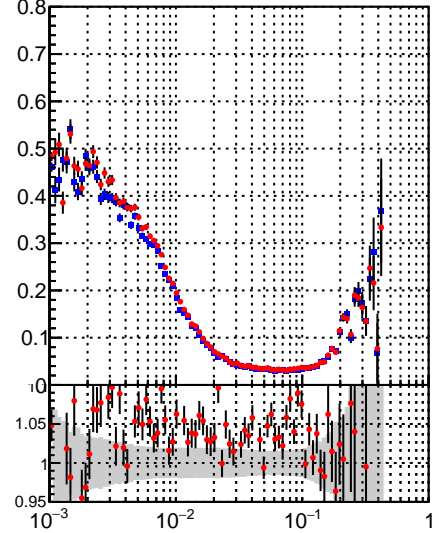

Fake rate vs dr

Duplicates Rate vs dr

Pileup rate vs dr

—●— /data2/legianni/BDT-vs-DNN/real-BDT/CMSSW_13_0_0_pre4/src/runrem/DQM_TT_mkFit_
—●— DQM_TT_mkFit_
 Fake rate vs

Fake rate vs pu

Duplicates Rate vs pu

Pileup rate vs pu