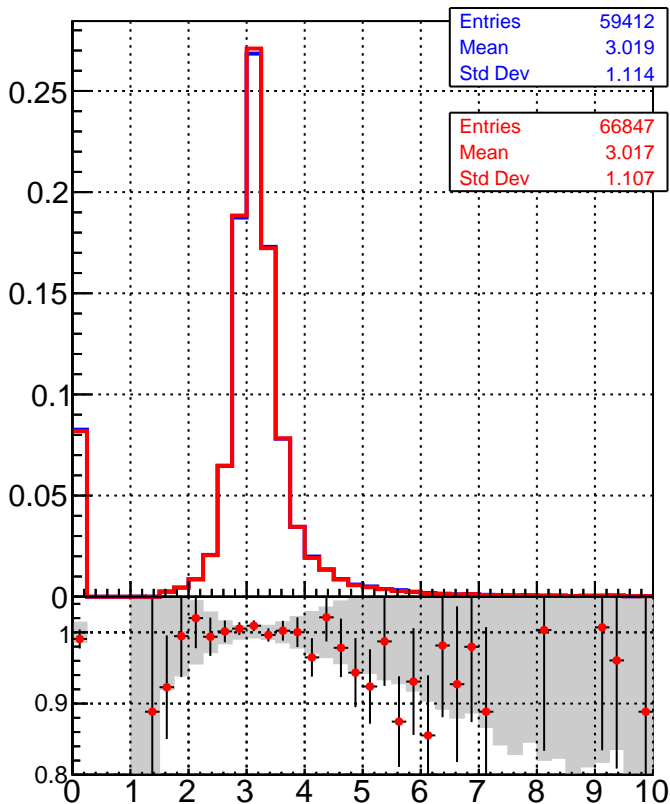

dE/dx estimator 1

dE/dx estimator 2

■ /data2/legianni/BDT-vs-DNN/real-BDT/CMSSW_13_0_0_pre4/src/runrem/DQM_TT_mkFit_

● DQM_TT_mkFit_