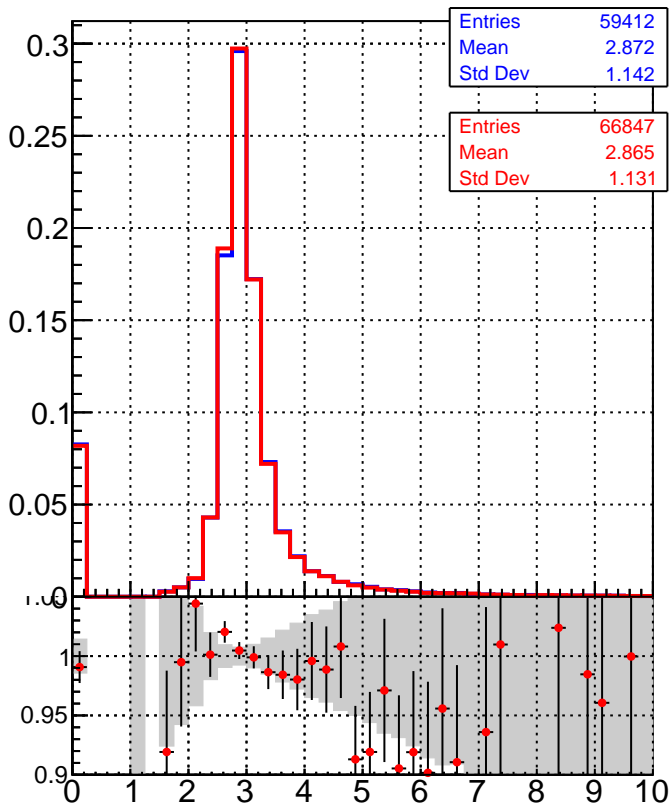

dE/dx estimator 1

dE/dx estimator 2

■ /data2/legianni/BDT-vs-DNN/real-BDT/CMSSW_13_0_0_pre4/src/runrem/DQM_TT_mkFit_

● DQM_TT_mkFit_