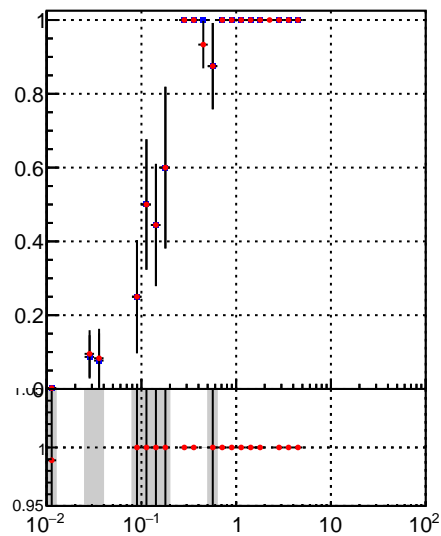

**Fake rate vs vertpos****Duplicates Rate vs vertpos****Pileup rate vs vertpos**

—•— /data2/legianni/BDT-vs-DNN/real-BDT/CMSSW\_13\_0\_0\_pre4/src/runrem/DQM\_TT\_mkFit\_  
—•— DQM\_TT\_mkFit\_

**Fake rate vs v****Fake rate vs. sim PV z****Duplicates Rate vs sim PV z****Pileup rate vs. sim PV z**