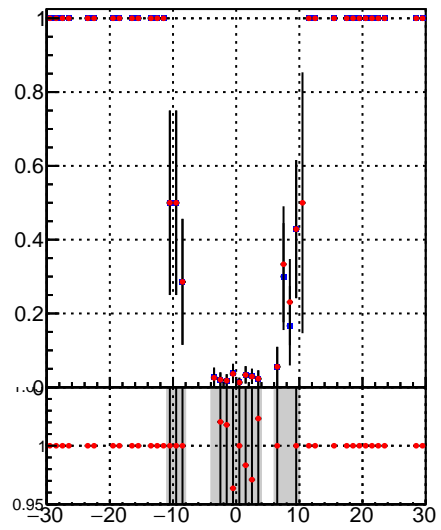

**Fake rate vs vertpos****Duplicates Rate vs vertpos****Pileup rate vs vertpos**

—•— /data2/legianni/BDT-vs-DNN/real-BDT/CMSSW\_13\_0\_0\_pre4/src/runrem/DQM\_TT\_mkFit\_  
—•— DQM\_TT\_mkFit\_

**Fake rate vs v****Fake rate vs. sim PV z****Duplicates Rate vs sim PV z****Pileup rate vs. sim PV z**