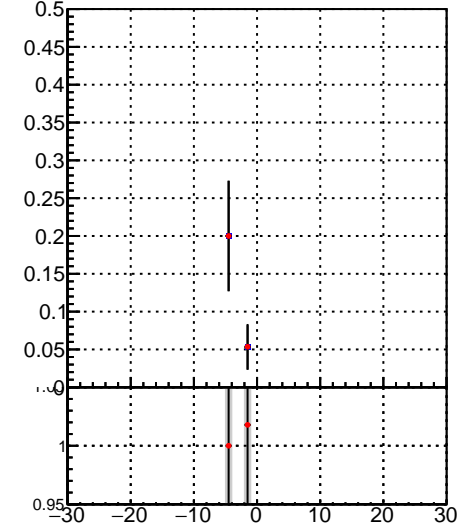

**Fake rate vs vertpos****Duplicates Rate vs vertpos****Pileup rate vs vertpos**

—•— /data2/legianni/BDT-vs-DNN/real-BDT/CMSSW\_13\_0\_0\_pre4/src/runrem/DQM\_TT\_mkFit\_  
—•— DQM\_TT\_mkFit\_

**Fake rate vs v****Fake rate vs. sim PV z****Duplicates Rate vs sim PV z****Pileup rate vs. sim PV z**