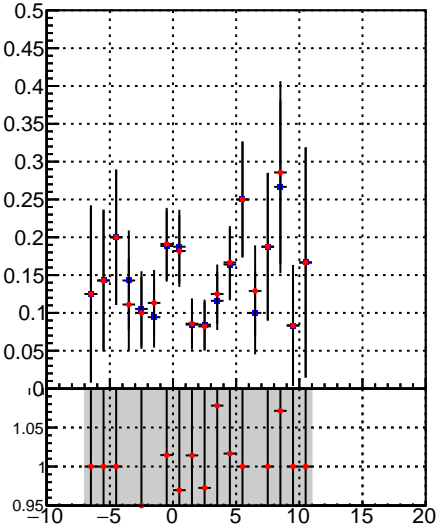

**Fake rate vs vertpos****Duplicates Rate vs vertpos****Pileup rate vs vertpos**

—•— /data2/legianni/BDT-vs-DNN/real-BDT/CMSSW\_13\_0\_0\_pre4/src/runrem/DQM\_TT\_mkFit\_  
—•— DQM\_TT\_mkFit\_

**Fake rate vs v****Fake rate vs. sim PV z****Duplicates Rate vs sim PV z****Pileup rate vs. sim PV z**