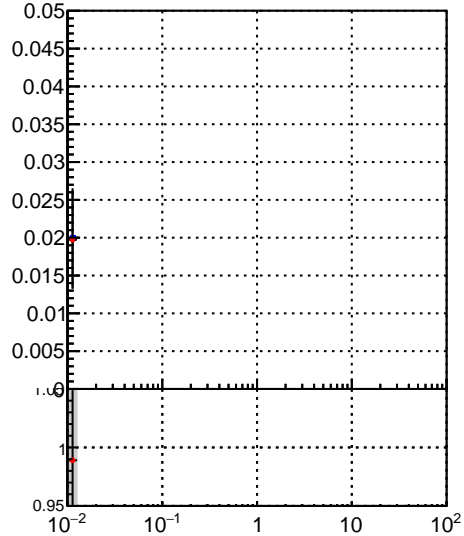

**Fake rate vs vertpos****Duplicates Rate vs vertpos****Pileup rate vs vertpos**

—•— /data2/legianni/BDT-vs-DNN/real-BDT/CMSSW\_13\_0\_0\_pre4/src/runrem/DQM\_TT\_mkFit\_  
—•— DQM\_TT\_mkFit\_

**Fake rate vs v****Fake rate vs. sim PV z****Duplicates Rate vs sim PV z****Pileup rate vs. sim PV z**