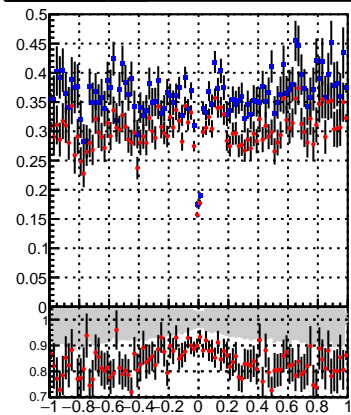

Fake rate vs dxypv

Duplicates Rate vs Dxy(PV)

Pileup rate vs dxypv

Fake rate vs d

Fake rate vs dzpv

Duplicates Rate vs Dz(PV)

Pileup rate vs dz(PV)

Fake rate vs dzpv

Duplicates Rate vs Dz(PV)

Pileup rate vs dz(PV)

—•— /data2/legianni/BDT-vs-DNN/real-BDT/CMSSW\_13\_0\_0\_pre4/src/runrem/DQM\_TT\_mkFit\_  
—•— DQM\_TT\_mkFit\_