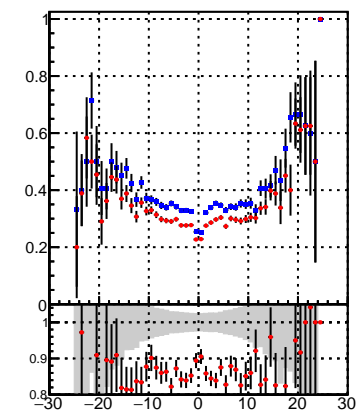

Fake rate vs dxypv

Duplicates Rate vs Dxy(PV)

Pileup rate vs dxypv

Fake rate vs d

Fake rate vs dzpv

Duplicates Rate vs Dz(PV)

Pileup rate vs dz(PV)

Fake rate vs dzpv

Duplicates Rate vs Dz(PV)

Pileup rate vs dz(PV)

—•— /data2/legianni/BDT-vs-DNN/real-BDT/CMSSW\_13\_0\_0\_pre4/src/runrem/DQM\_TT\_mkFit\_  
—•— DQM\_TT\_mkFit\_