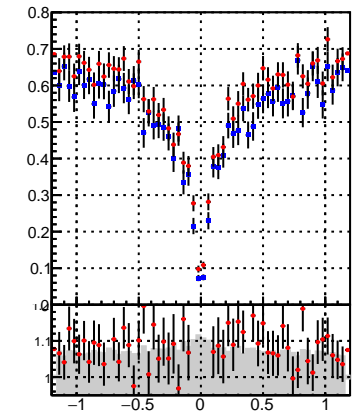

Fake rate vs dxypv

Duplicates Rate vs Dxy(PV)

Pileup rate vs dxypv

Fake rate vs d

Fake rate vs dzpv

Duplicates Rate vs Dz(PV)

Pileup rate vs dz(PV)

Fake rate vs dzpv

Duplicates Rate vs Dz(PV)

Pileup rate vs dz(PV)

—•— /data2/legianni/BDT-vs-DNN/real-BDT/CMSSW\_13\_0\_0\_pre4/src/runrem/DQM\_TT\_mkFit\_  
—•— DQM\_TT\_mkFit\_