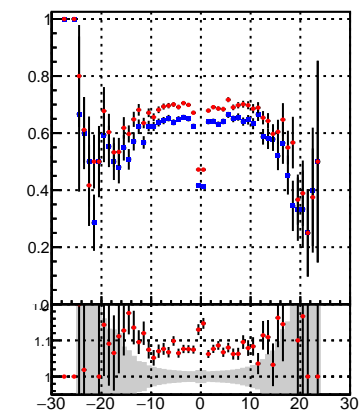

Fake rate vs dxypv

Duplicates Rate vs Dxy(PV)

Pileup rate vs dxypv

Fake rate vs d

Fake rate vs dzpv

Duplicates Rate vs Dz(PV)

Pileup rate vs dz(PV)

Fake rate vs dzpv

Duplicates Rate vs Dz(PV)

Pileup rate vs dz(PV)

—•— /data2/legianni/BDT-vs-DNN/real-BDT/CMSSW\_13\_0\_0\_pre4/src/runrem/DQM\_TT\_mkFit\_  
—•— DQM\_TT\_mkFit\_