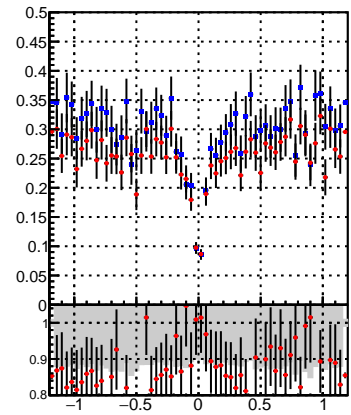

Fake rate vs dxypv

Duplicates Rate vs Dxy(PV)

Pileup rate vs dxypv

Fake rate vs d

Fake rate vs dzpv

Duplicates Rate vs Dz(PV)

Pileup rate vs dz(PV)

Fake rate vs dzpv

Duplicates Rate vs Dz(PV)

Pileup rate vs dz(PV)

—•— /data2/legianni/BDT-vs-DNN/real-BDT/CMSSW\_13\_0\_0\_pre4/src/runrem/DQM\_TT\_mkFit\_  
—•— DQM\_TT\_mkFit\_