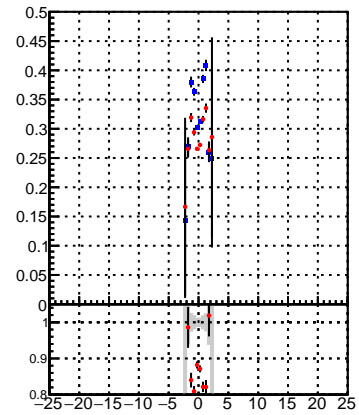

Fake rate vs dxypv

Duplicates Rate vs Dxy(PV)

Pileup rate vs dxypv

Fake rate vs d

Fake rate vs dzpv

Duplicates Rate vs Dz(PV)

Pileup rate vs dz(PV)

Fake rate vs dzpv

Duplicates Rate vs Dz(PV)

Pileup rate vs dz(PV)

—•— /data2/legianni/BDT-vs-DNN/real-BDT/CMSSW\_13\_0\_0\_pre4/src/runrem/DQM\_TT\_mkFit\_  
—•— DQM\_TT\_mkFit\_