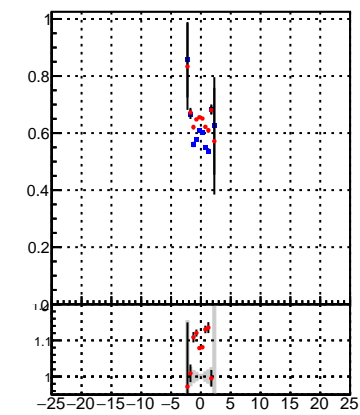

Fake rate vs dxypv

Duplicates Rate vs Dxy(PV)

Pileup rate vs dxypv

Fake rate vs d

Fake rate vs dzpv

Duplicates Rate vs Dz(PV)

Pileup rate vs dz(PV)

Fake rate vs dzpv

Duplicates Rate vs Dz(PV)

Pileup rate vs dz(PV)

—•— /data2/legianni/BDT-vs-DNN/real-BDT/CMSSW\_13\_0\_0\_pre4/src/runrem/DQM\_TT\_mkFit\_  
—•— DQM\_TT\_mkFit\_