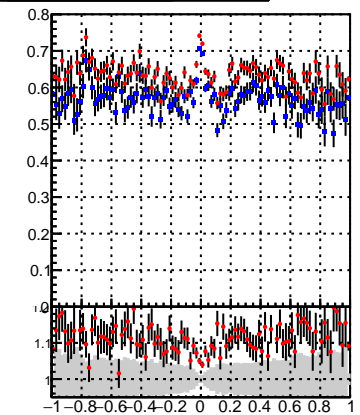

Fake rate vs dxypv

Duplicates Rate vs Dxy(PV)

Pileup rate vs dxypv

Fake rate vs d

Fake rate vs dzpv

Duplicates Rate vs Dz(PV)

Pileup rate vs dz(PV)

Fake rate vs dzpv

Duplicates Rate vs Dz(PV)

Pileup rate vs dz(PV)

—•— /data2/legianni/BDT-vs-DNN/real-BDT/CMSSW\_13\_0\_0\_pre4/src/runrem/DQM\_TT\_mkFit\_  
—•— DQM\_TT\_mkFit\_