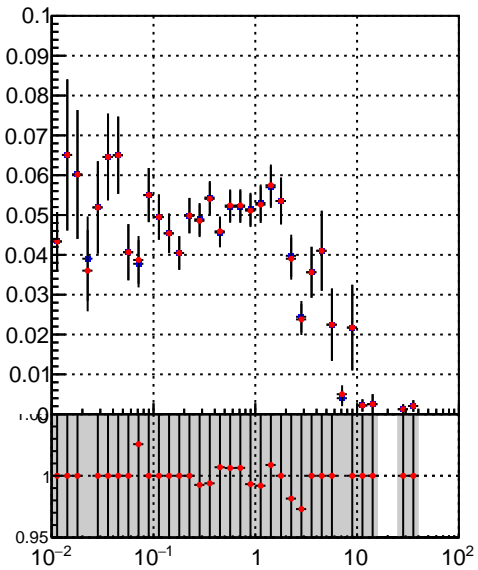

Efficiency vs vertpos

Efficiency

`/data2/legianni/BDT-vs-DNN/real-BDT/CMSSW_13_0_0_pre4/src/runrem/DQM_TT_mkFit_`
`DQM_TT_mkFit_`

Efficiency vs. sim PV z