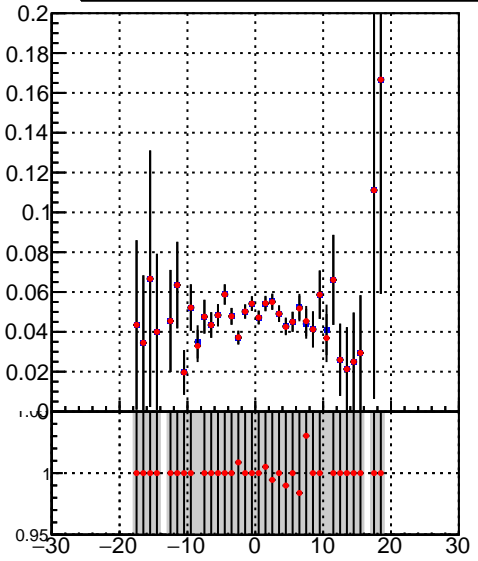

Efficiency vs vertpos

Efficiency

`/data2/legianni/BDT-vs-DNN/real-BDT/CMSSW_13_0_0_pre4/src/runrem/DQM_TT_mkFit_`
`DQM_TT_mkFit_`

Efficiency vs. sim PV z