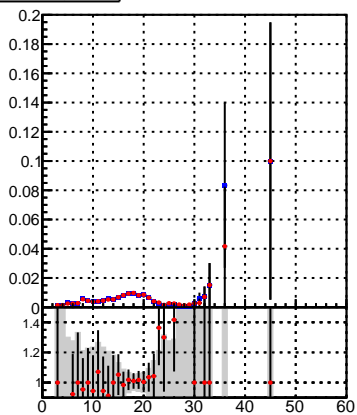

Efficiency vs hit**fake+duplicates vs hits****Efficiency**

Legend for Efficiency vs hit and fake+duplicates vs hits plots:

- Blue square: /data2/legianni/BDT-vs-DNN/real-BDT/CMSSW_13_0_0_pre4/src/runrem/DQM_TT_mkFit_
- Red circle: DQM_TT_mkFit_

**Efficiency vs pixel layer****fake+duplicates vs pixel layers****Efficiency vs 3D layer****fake+duplicates vs 3D layers**