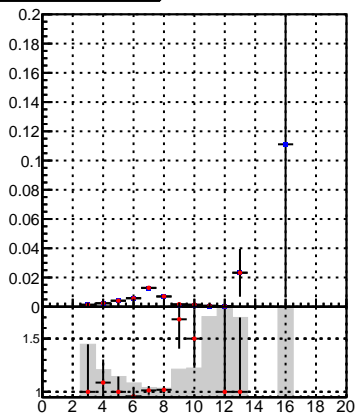

Efficiency vs hit**fake+duplicates vs hits****Efficiency**

Legend for Efficiency vs hit and fake+duplicates vs hits plots:

- Blue square: /data2/legianni/BDT-vs-DNN/real-BDT/CMSSW_13_0_0_pre4/src/runrem/DQM_TT_mkFit_
- Red circle: DQM_TT_mkFit_

**Efficiency vs pixel layer****fake+duplicates vs pixel layers****Efficiency vs 3D layer****fake+duplicates vs 3D layers**