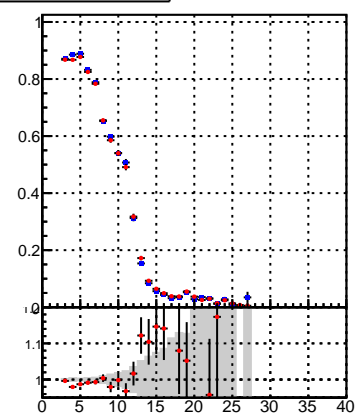

Efficiency vs hit**fake+duplicates vs hits****Efficiency**

Legend for Efficiency vs hit and fake+duplicates vs hits plots:

- Blue square: /data2/legianni/BDT-vs-DNN/real-BDT/CMSSW_13_0_0_pre4/src/runrem/DQM_TT_mkFit_
- Red circle: DQM_TT_mkFit_

**Efficiency vs pixel layer****fake+duplicates vs pixel layers****Efficiency vs 3D layer****fake+duplicates vs 3D layers**