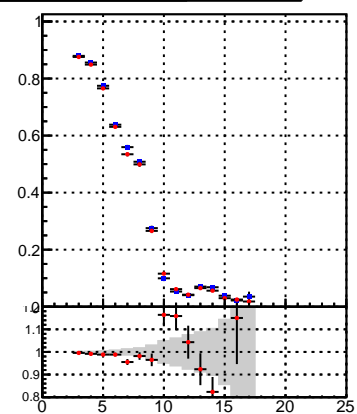

Efficiency vs hit**fake+duplicates vs hits****Efficiency**

Legend for Efficiency vs hit and fake+duplicates vs hits plots:

- Blue square: /data2/legianni/BDT-vs-DNN/real-BDT/CMSSW_13_0_0_pre4/src/runrem/DQM_TT_mkFit_
- Red circle: DQM_TT_mkFit_

**Efficiency vs pixel layer****fake+duplicates vs pixel layers****Efficiency vs 3D layer****fake+duplicates vs 3D layers**