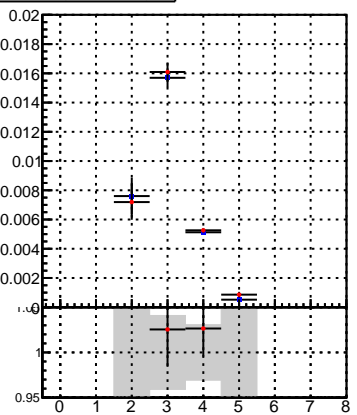

Efficiency vs hit**fake+duplicates vs hits****Efficiency**

Legend for Efficiency vs hit and fake+duplicates vs hits plots:

- Blue square: /data2/legianni/BDT-vs-DNN/real-BDT/CMSSW_13_0_0_pre4/src/runrem/DQM_TT_mkFit_
- Red circle: DQM_TT_mkFit_

**Efficiency vs pixel layer****fake+duplicates vs pixel layers****Efficiency vs 3D layer****fake+duplicates vs 3D layers**