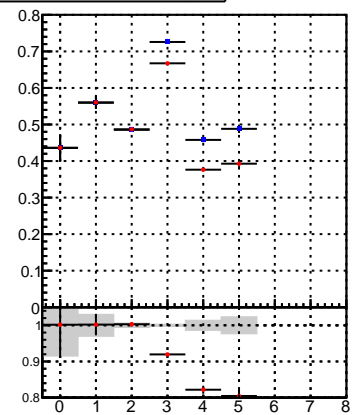

Efficiency vs hit**fake+duplicates vs hits****Efficiency**

Legend for Efficiency vs hit and fake+duplicates vs hits plots:

- Blue square: /data2/legianni/BDT-vs-DNN/real-BDT/CMSSW_13_0_0_pre4/src/runrem/DQM_TT_mkFit_
- Red circle: DQM_TT_mkFit_

**Efficiency vs pixel layer****fake+duplicates vs pixel layers****Efficiency vs 3D layer****fake+duplicates vs 3D layers**