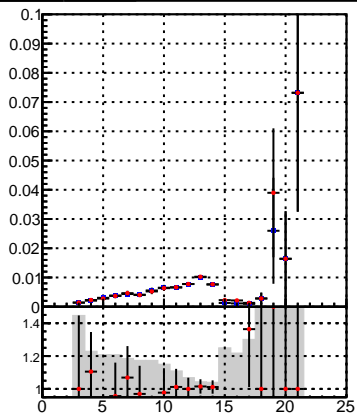

Efficiency vs hit**fake+duplicates vs hits****Efficiency**

Legend for Efficiency vs hit and fake+duplicates vs hits plots:

- Blue square: /data2/legianni/BDT-vs-DNN/real-BDT/CMSSW_13_0_0_pre4/src/runrem/DQM_TT_mkFit_
- Red circle: DQM_TT_mkFit_

**Efficiency vs pixel layer****fake+duplicates vs pixel layers****Efficiency vs 3D layer****fake+duplicates vs 3D layers**