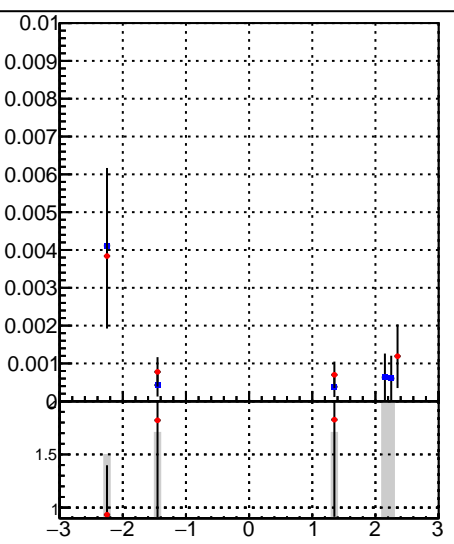

Fake rate vs p_T **Duplicates Rate vs p_T** **Pileup rate vs p_T** 

—•— /data2/legianni/BDT-vs-DNN/real-BDT/CMSSW_13_0_0_pre4/src/runrem/DQM_TT_mkFit_
—•— DQM_TT_mkFit_

**Fake rate vs ϕ** **Duplicates Rate vs ϕ** **Pileup rate vs ϕ** 