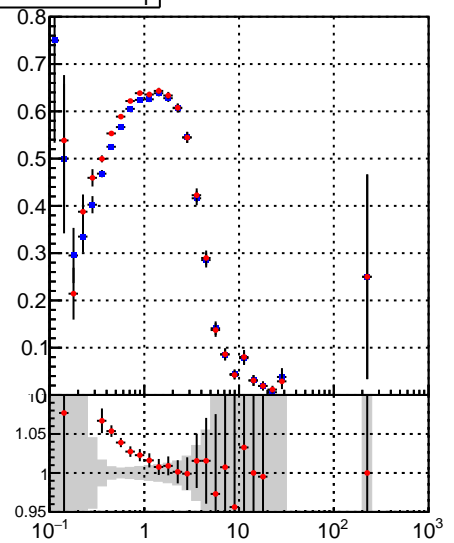

Fake rate vs p_T **Duplicates Rate vs p_T** **Pileup rate vs p_T** 

—•— /data2/legianni/BDT-vs-DNN/real-BDT/CMSSW_13_0_0_pre4/src/runrem/DQM_TT_mkFit_
—•— DQM_TT_mkFit_

**Fake rate vs ϕ** **Duplicates Rate vs ϕ** **Pileup rate vs ϕ** 