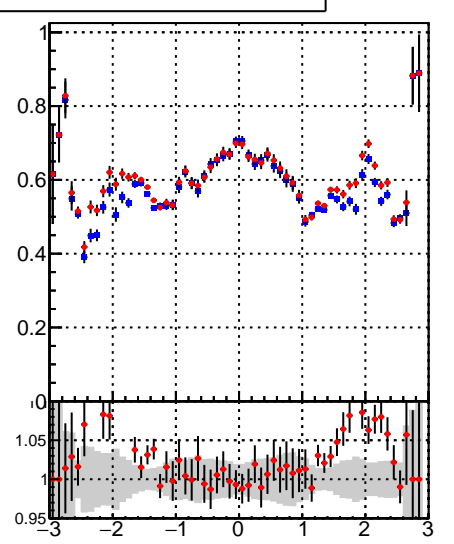

Fake rate vs p_T **Duplicates Rate vs p_T** **Pileup rate vs p_T** 

—•— /data2/legianni/BDT-vs-DNN/real-BDT/CMSSW_13_0_0_pre4/src/runrem/DQM_TT_mkFit_
—•— DQM_TT_mkFit_

**Fake rate vs ϕ** **Duplicates Rate vs ϕ** **Pileup rate vs ϕ** 