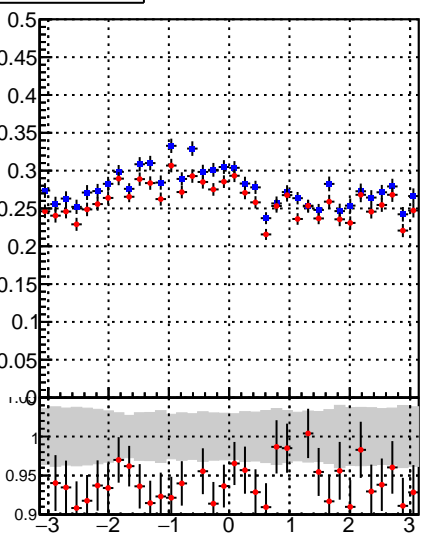

Fake rate vs p_T **Duplicates Rate vs p_T** **Pileup rate vs p_T** 

—•— /data2/legianni/BDT-vs-DNN/real-BDT/CMSSW_13_0_0_pre4/src/runrem/DQM_TT_mkFit_
—•— DQM_TT_mkFit_

**Fake rate vs ϕ** **Duplicates Rate vs ϕ** **Pileup rate vs ϕ** 