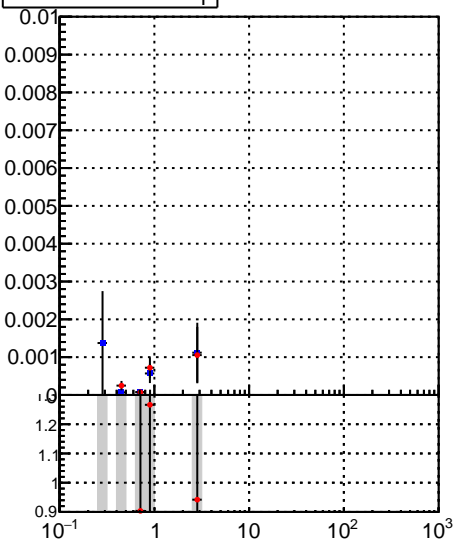

Fake rate vs p_T **Duplicates Rate vs p_T** **Pileup rate vs p_T** 

—•— /data2/legianni/BDT-vs-DNN/real-BDT/CMSSW_13_0_0_pre4/src/runrem/DQM_TT_mkFit_
—•— DQM_TT_mkFit_

**Fake rate vs ϕ** **Duplicates Rate vs ϕ** **Pileup rate vs ϕ** 