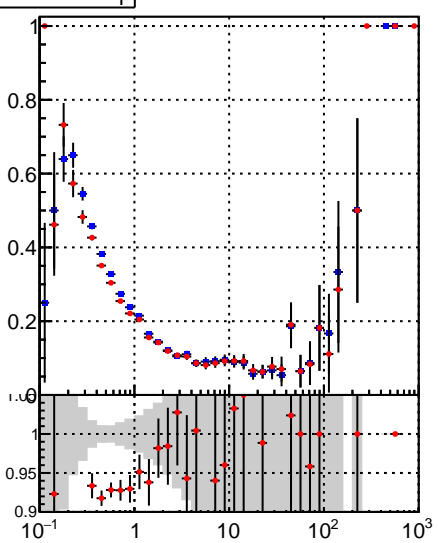

Fake rate vs p_T **Duplicates Rate vs p_T** **Pileup rate vs p_T** 

—•— /data2/legianni/BDT-vs-DNN/real-BDT/CMSSW_13_0_0_pre4/src/runrem/DQM_TT_mkFit_
—•— DQM_TT_mkFit_

**Fake rate vs ϕ** **Duplicates Rate vs ϕ** **Pileup rate vs ϕ** 