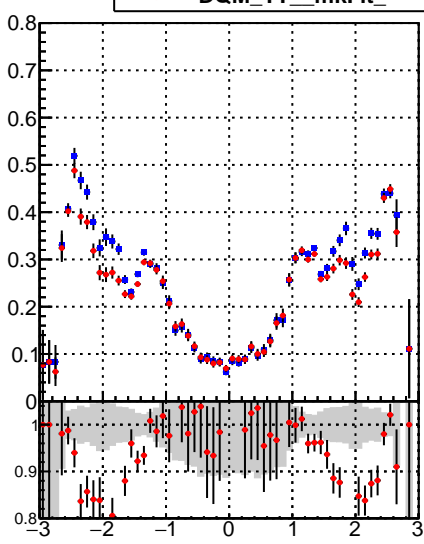

Fake rate vs p_T **Duplicates Rate vs p_T** **Pileup rate vs p_T** 

—•— /data2/legianni/BDT-vs-DNN/real-BDT/CMSSW_13_0_0_pre4/src/runrem/DQM_TT_mkFit_
—•— DQM_TT_mkFit_

**Fake rate vs ϕ** **Duplicates Rate vs ϕ** **Pileup rate vs ϕ** 