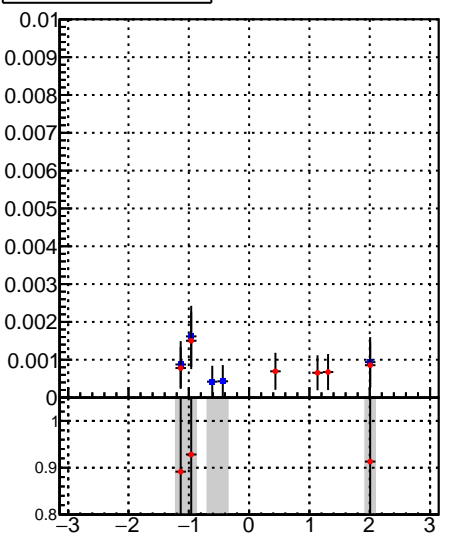

Fake rate vs p_T **Duplicates Rate vs p_T** **Pileup rate vs p_T** 

—•— /data2/legianni/BDT-vs-DNN/real-BDT/CMSSW_13_0_0_pre4/src/runrem/DQM_TT_mkFit_
—•— DQM_TT_mkFit_

**Fake rate vs ϕ** **Duplicates Rate vs ϕ** **Pileup rate vs ϕ** 