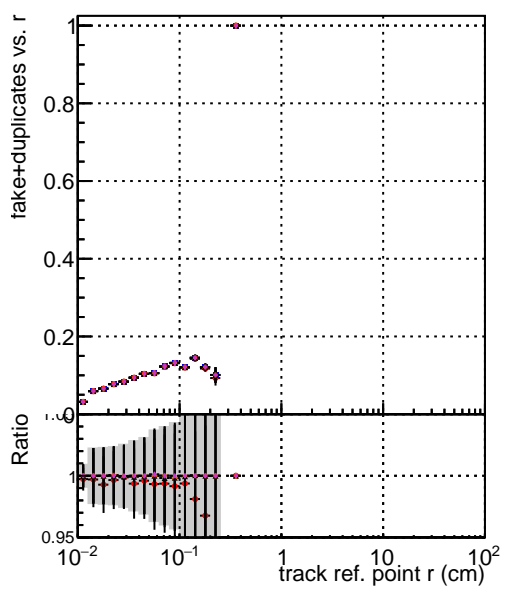

Efficiency vs vertpos**fake+duplicates vs vert r**

Legend	Color	Symbol	Model	Fit Type	Fit Name	RECO	
Blue	●	●	DQM V0001	R000000001	Global	mkFitOriginal	RECO
Red	●	●	DQM V0001	R000000001	Global	mkFitNew	RECO
Green	●	●	DQM V0001	R000000001	Global	mkFitNewHPT	RECO
Orange	●	●	DQM V0001	R000000001	Global	mkFitNewDet	RECO
Purple	●	●	DQM V0001	R000000001	Global	mkFitNewDet	RECO

**Efficiency vs. sim PV z****fake+duplicates vs Sim. PV z**