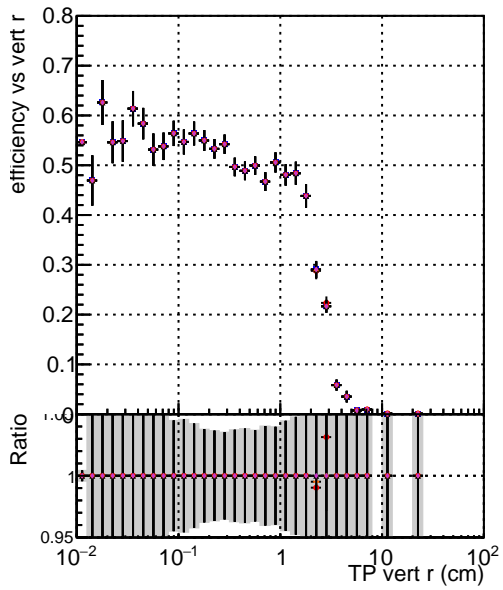

Efficiency vs vertpos**fake+duplicates vs vert r**

Legend	Color	Symbol	Model	Fit Type	Fit Name	RECO	
Blue	●	●	DQM V0001	R000000001	Global	mkFitOriginal	RECO
Red	●	●	DQM V0001	R000000001	Global	mkFitNew	RECO
Green	●	●	DQM V0001	R000000001	Global	mkFitNewHPT	RECO
Orange	●	●	DQM V0001	R000000001	Global	mkFitNewDet	RECO
Purple	●	●	DQM V0001	R000000001	Global	mkFitNewDet	RECO

**Efficiency vs. sim PV z****fake+duplicates vs Sim. PV z**