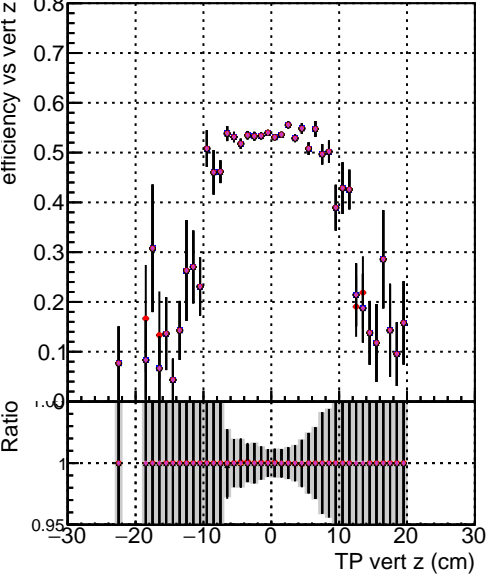

Efficiency vs vertpos**fake+duplicates vs vert r**

Legend	Color	Symbol	Model	Fit Type	Fit Name	RECO	
Blue	●	●	DQM V0001	R000000001	Global	mkFitOriginal	RECO
Red	●	●	DQM V0001	R000000001	Global	mkFitNew	RECO
Green	●	●	DQM V0001	R000000001	Global	mkFitNewHPT	RECO
Orange	●	●	DQM V0001	R000000001	Global	mkFitNewDet	RECO
Purple	●	●	DQM V0001	R000000001	Global	mkFitNewDet	RECO

**Efficiency vs. sim PV z****fake+duplicates vs Sim. PV z**