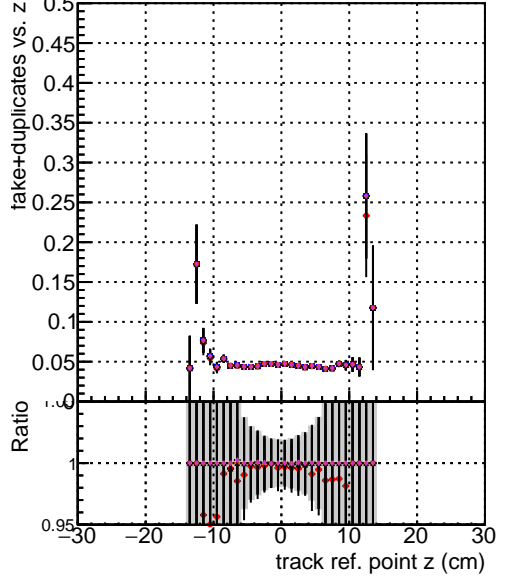

Efficiency vs vertpos**fake+duplicates vs vert r**

Legend	Color	Symbol	Model	Fit Type	Fit Name	RECO	
Blue	●	●	DQM V0001	R000000001	Global	mkFitOriginal	RECO
Red	●	●	DQM V0001	R000000001	Global	mkFitNew	RECO
Green	●	●	DQM V0001	R000000001	Global	mkFitNewHPT	RECO
Orange	●	●	DQM V0001	R000000001	Global	mkFitNewDet	RECO
Purple	●	●	DQM V0001	R000000001	Global	mkFitNewDet	RECO

**Efficiency vs. sim PV z****fake+duplicates vs Sim. PV z**