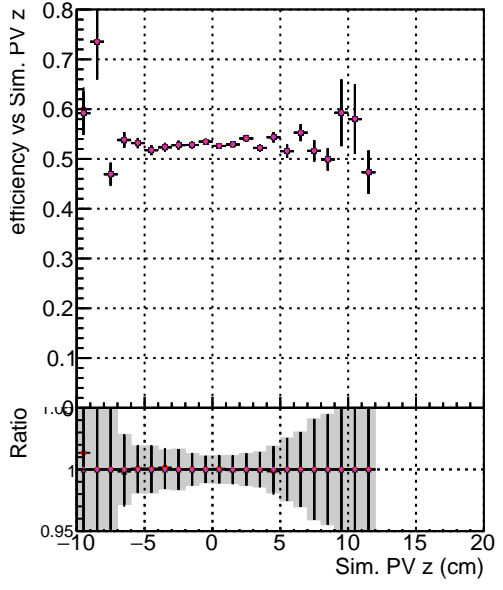

Efficiency vs vertpos**fake+duplicates vs vert r**

Legend	Color	Symbol	Model	Fit Type	Fit Name	RECO	
Blue	●	●	DQM V0001	R000000001	Global	mkFitOriginal	RECO
Red	●	●	DQM V0001	R000000001	Global	mkFitNew	RECO
Green	●	●	DQM V0001	R000000001	Global	mkFitNewHPT	RECO
Orange	●	●	DQM V0001	R000000001	Global	mkFitNewDet	RECO
Purple	●	●	DQM V0001	R000000001	Global	mkFitNewDet	RECO

**Efficiency vs. sim PV z****fake+duplicates vs Sim. PV z**