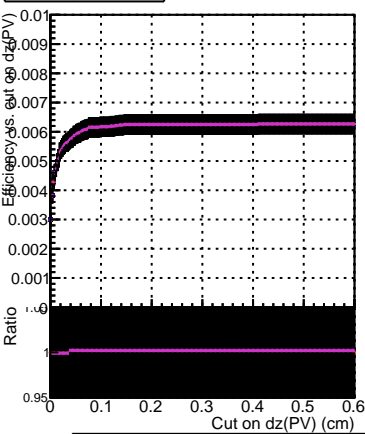

Efficiency vs. dz (PV)

Efficiency (tracking eff factorized out) vs. dz (PV)

Fake rate

DQM_V0001	R000000001	Global	mkFitOriginal	RECO
DQM_V0001	R000000001	Global	mkFitNew	RECO
DQM_V0001	R000000001	Global	mkFitNewHpTt	RECO
DQM_V0001	R000000001	Global	mkFitNewDetq	RECO
DQM_V0001	R000000001	Global	mkFitNewDett	RECO