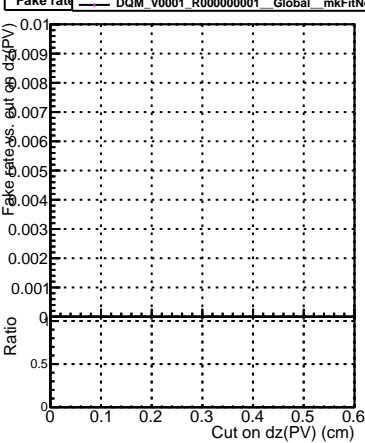

Efficiency vs. dz (PV)

Efficiency (tracking eff factorized out) vs. dz (PV)

Fake rate

DQM_V0001	R000000001	Global	mkFitOriginal	RECO
DQM_V0001	R000000001	Global	mkFitNew	RECO
DQM_V0001	R000000001	Global	mkFitNewHpTt	RECO
DQM_V0001	R000000001	Global	mkFitNewDetq	RECO
DQM_V0001	R000000001	Global	mkFitNewDett	RECO