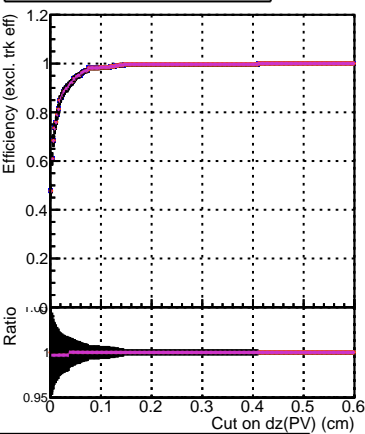

Efficiency vs. dz (PV)

Efficiency (tracking eff factorized out) vs. dz (PV)

Fake rate

DQM_V0001	R000000001	Global	mkFitOriginal	RECO
DQM_V0001	R000000001	Global	mkFitNew	RECO
DQM_V0001	R000000001	Global	mkFitNewHpTt	RECO
DQM_V0001	R000000001	Global	mkFitNewDetq	RECO
DQM_V0001	R000000001	Global	mkFitNewDett	RECO