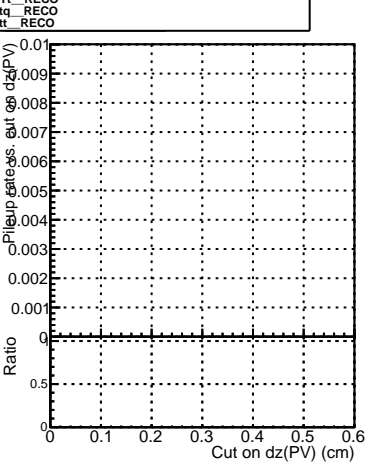

Efficiency vs. dz (PV)

Efficiency (tracking eff factorized out) vs. dz (PV)

Fake rate

DQM_V0001	R000000001	Global	mkFitOriginal	RECO
DQM_V0001	R000000001	Global	mkFitNew	RECO
DQM_V0001	R000000001	Global	mkFitNewHpTt	RECO
DQM_V0001	R000000001	Global	mkFitNewDetq	RECO
DQM_V0001	R000000001	Global	mkFitNewDett	RECO