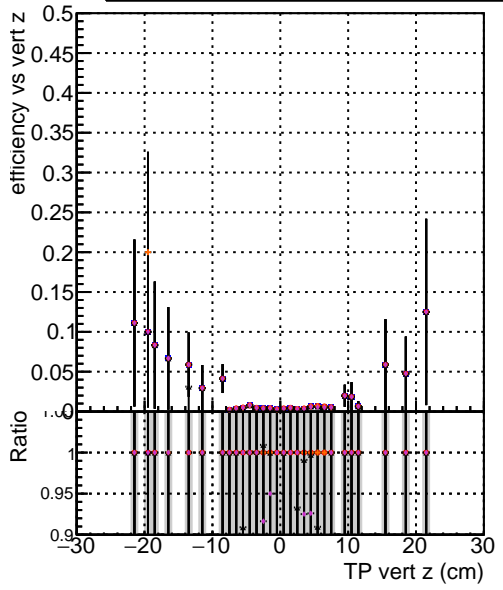

**Efficiency vs vertpos****fake+duplicates vs vert r****Efficiency vs. sim PV z****fake+duplicates vs. sim PV z****Efficiency vs. vertpos****fake+duplicates vs vert r**

Color	Line Style	Label	Model	Fit Type	Fit Name	RECO
Blue	Solid	DQM_V0001	R000000001	Global	mkFitOriginal	RECO
Red	Solid	DQM_V0001	R000000001	Global	mkFitNew	RECO
Green	Solid	DQM_V0001	R000000001	Global	mkFitNewHPT	RECO
Black	Solid	DQM_V0001	R000000001	Global	mkFitNewDet	RECO
Purple	Solid	DQM_V0001	R000000001	Global	mkFitNewDet	RECO