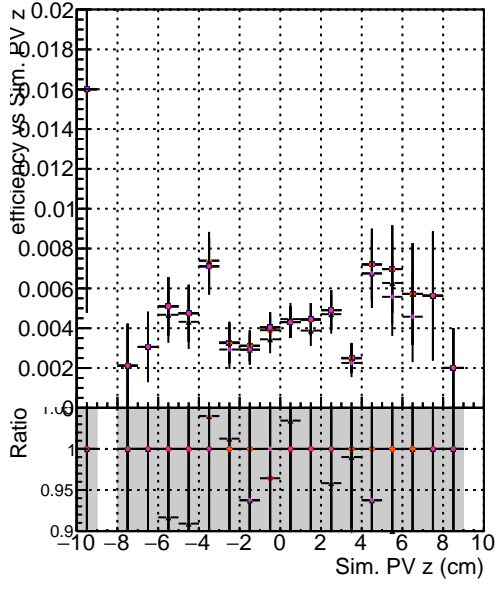

**Efficiency vs vertpos****fake+duplicates vs vert r****Efficiency vs. sim PV z****fake+duplicates vs. sim PV z****Efficiency vs. vertpos****fake+duplicates vs vert r**

Color	Line Style	Label	Model	Fit Type	Fit Name	RECO
Blue	Solid	DQM_V0001	R000000001	Global	mkFitOriginal	RECO
Red	Solid	DQM_V0001	R000000001	Global	mkFitNew	RECO
Green	Solid	DQM_V0001	R000000001	Global	mkFitNewHPT	RECO
Black	Solid	DQM_V0001	R000000001	Global	mkFitNewDet	RECO
Purple	Solid	DQM_V0001	R000000001	Global	mkFitNewDet	RECO