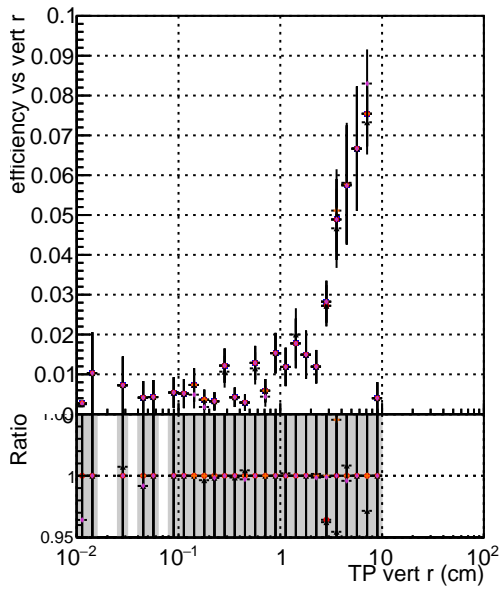

**Efficiency vs vertpos****fake+duplicates vs vert r****Efficiency vs. sim PV z****fake+duplicates vs. sim PV z****Efficiency vs. vertpos****fake+duplicates vs vert r**

Color	Line Style	Label	Model	Fit Type	Fit Name	RECO
Blue	Solid	DQM_V0001	R000000001	Global	mkFitOriginal	RECO
Red	Solid	DQM_V0001	R000000001	Global	mkFitNew	RECO
Green	Solid	DQM_V0001	R000000001	Global	mkFitNewHPT	RECO
Black	Solid	DQM_V0001	R000000001	Global	mkFitNewDet	RECO
Purple	Solid	DQM_V0001	R000000001	Global	mkFitNewDet	RECO