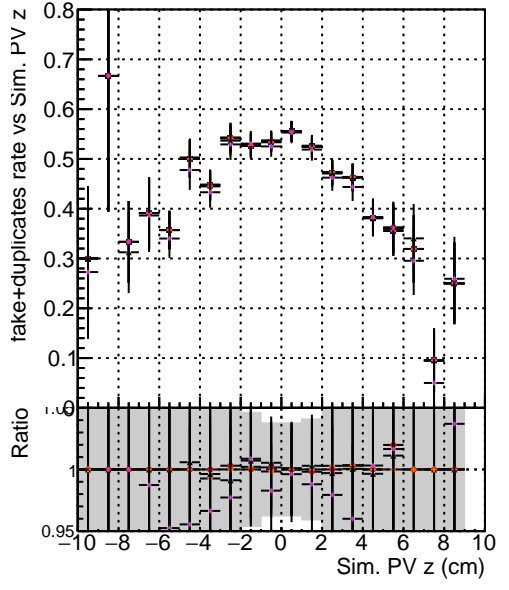

**Efficiency vs vertpos****fake+duplicates vs vert r****Efficiency vs. sim PV z****fake+duplicates vs. sim PV z****Efficiency vs. vertpos****fake+duplicates vs vert r**

Color	Line Style	Label	Model	Fit Type	Fit Name	RECO
Blue	Solid	DQM_V0001	R000000001	Global	mkFitOriginal	RECO
Red	Solid	DQM_V0001	R000000001	Global	mkFitNew	RECO
Green	Solid	DQM_V0001	R000000001	Global	mkFitNewHPT	RECO
Black	Solid	DQM_V0001	R000000001	Global	mkFitNewDet	RECO
Purple	Solid	DQM_V0001	R000000001	Global	mkFitNewDet	RECO