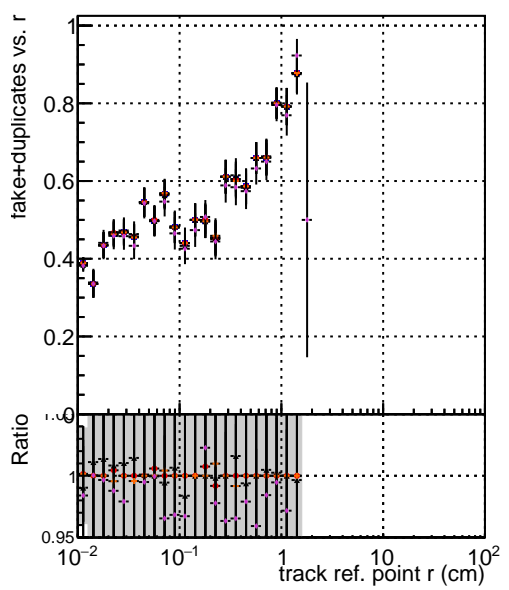

**Efficiency vs vertpos****fake+duplicates vs vert r****Efficiency vs. sim PV z****fake+duplicates vs. sim PV z****Efficiency vs. vertpos****fake+duplicates vs vert r**

Color	Line Style	Label	Model	Fit Type	Fit Name	RECO
Blue	Solid	DQM_V0001	R000000001	Global	mkFitOriginal	RECO
Red	Solid	DQM_V0001	R000000001	Global	mkFitNew	RECO
Green	Solid	DQM_V0001	R000000001	Global	mkFitNewHPT	RECO
Black	Solid	DQM_V0001	R000000001	Global	mkFitNewDet	RECO
Purple	Solid	DQM_V0001	R000000001	Global	mkFitNewDet	RECO