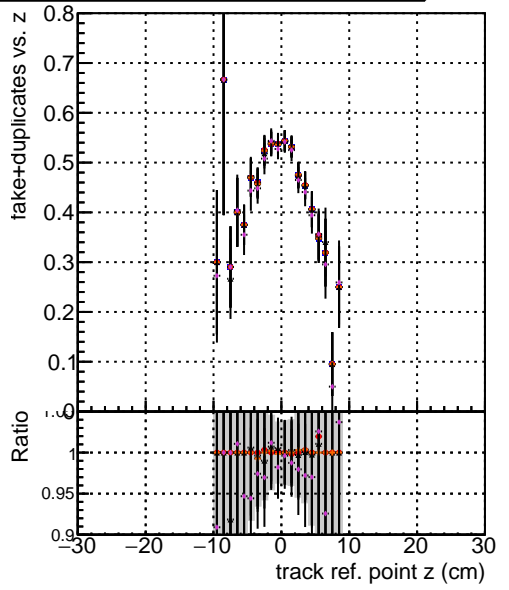

**Efficiency vs vertpos****fake+duplicates vs vert r****Efficiency vs. sim PV z****fake+duplicates vs. sim PV z****Efficiency vs. vertpos****fake+duplicates vs vert r**

Color	Line Style	Label	Model	Fit Type	Fit Name	RECO
Blue	Solid	DQM_V0001	R000000001	Global	mkFitOriginal	RECO
Red	Solid	DQM_V0001	R000000001	Global	mkFitNew	RECO
Green	Solid	DQM_V0001	R000000001	Global	mkFitNewHPT	RECO
Black	Solid	DQM_V0001	R000000001	Global	mkFitNewDet	RECO
Purple	Solid	DQM_V0001	R000000001	Global	mkFitNewDet	RECO