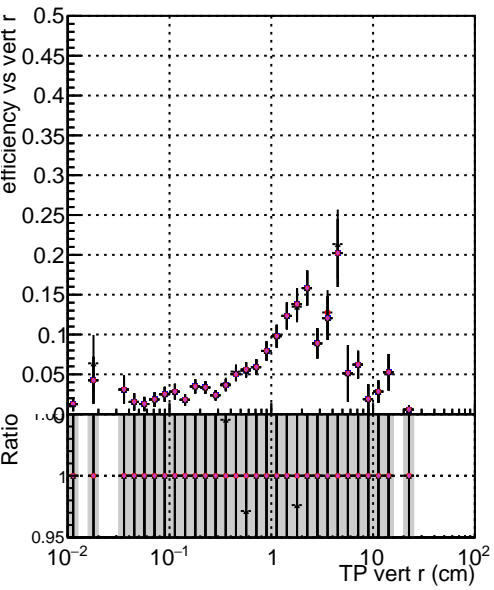

Efficiency vs vertpos

DQM_V0001	R000000001	Global	mkFitOriginal	RECO
DQM_V0001	R000000001	Global	mkFitNew	RECO
DQM_V0001	R000000001	Global	mkFitNewDett	RECO
DQM_V0001	R000000001	Global	mkFitNewDett	RECO

Efficiency

Efficiency vs. sim PV z