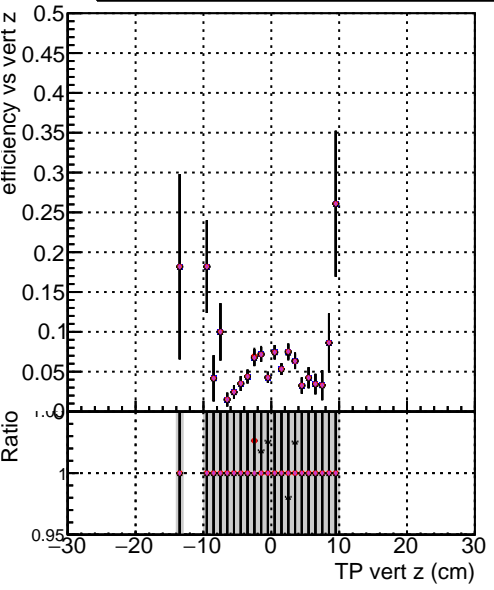

Efficiency vs vertpos

DQM_V0001	R000000001	Global	mkFitOriginal	RECO
DQM_V0001	R000000001	Global	mkFitNew	RECO
DQM_V0001	R000000001	Global	mkFitNewDett	RECO
DQM_V0001	R000000001	Global	mkFitNewDett	RECO

Efficiency

Efficiency vs. sim PV z