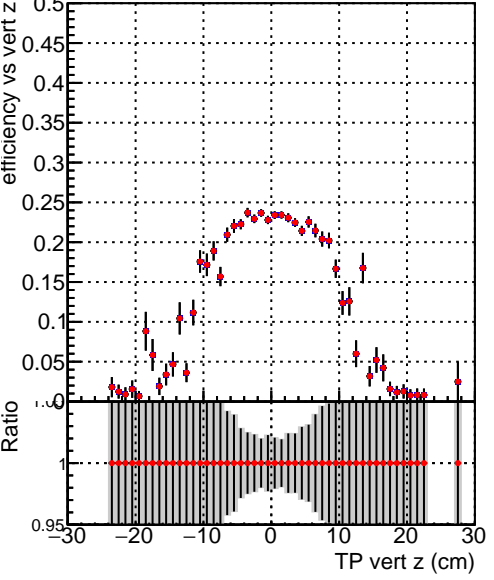

Efficiency vs vertpos

Legend: DQM_CKF_TTbase (blue square), DQM_CKF_TTtest125xNEW (red diamond)

Efficiency vs. sim PV z