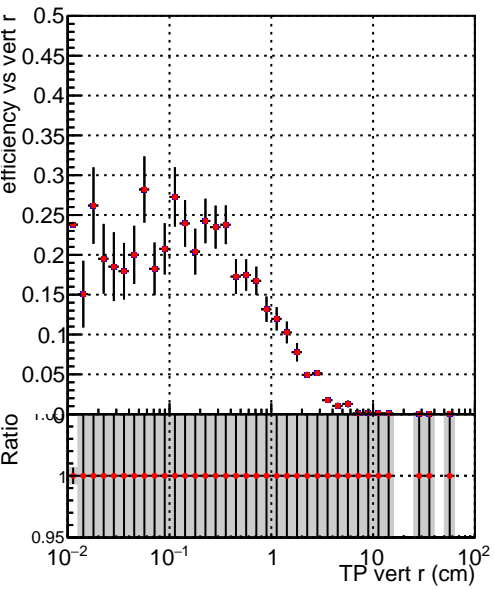

Efficiency vs vertpos

Legend: DQM_CKF_TTbase (blue square), DQM_CKF_TTtest125xNEW (red diamond)

Efficiency vs. sim PV z