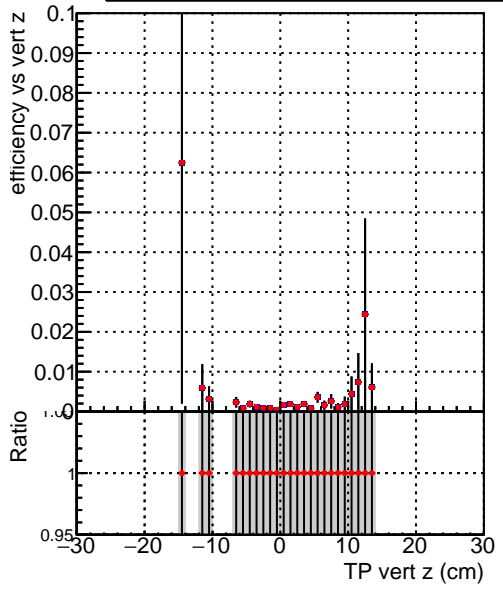

Efficiency vs vertpos**fake+duplicates vs vert r****Efficiency**

Legend:
■ DQM_CKF_TTbase
■ DQM_CKF_TTtest125xNEW

**Efficiency vs. sim PV z****fake+duplicates vs Sim. PV z**