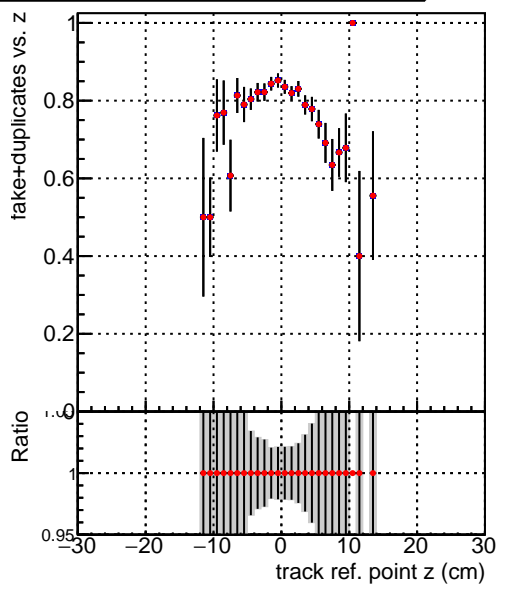

Efficiency vs vertpos**fake+duplicates vs vert r****Efficiency**

Legend:
■ DQM_CKF_TTbase
■ DQM_CKF_TTtest125xNEW

**Efficiency vs. sim PV z****fake+duplicates vs Sim. PV z**