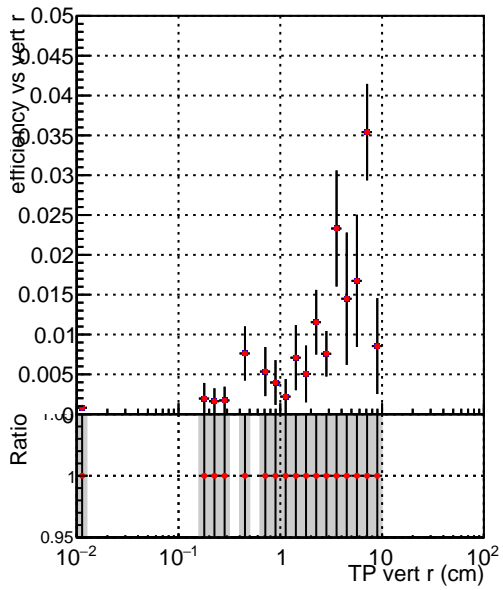

Efficiency vs vertpos**fake+duplicates vs vert r****Efficiency**

Legend:
■ DQM_CKF_TTbase
■ DQM_CKF_TTtest125xNEW

**Efficiency vs. sim PV z****fake+duplicates vs Sim. PV z**