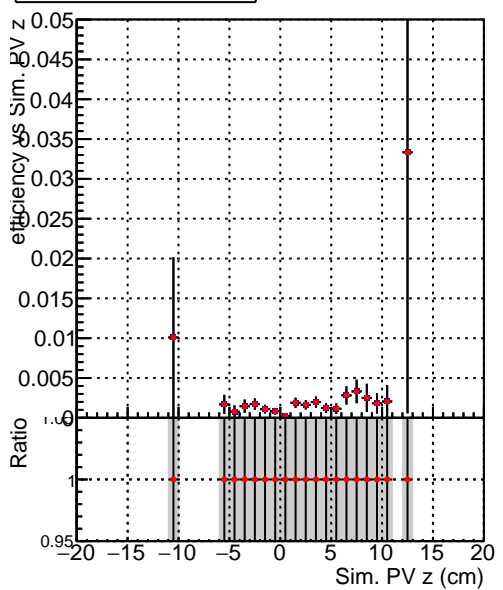

Efficiency vs vertpos**fake+duplicates vs vert r****Efficiency**

Legend:
■ DQM_CKF_TTbase
■ DQM_CKF_TTtest125xNEW

**Efficiency vs. sim PV z****fake+duplicates vs Sim. PV z**