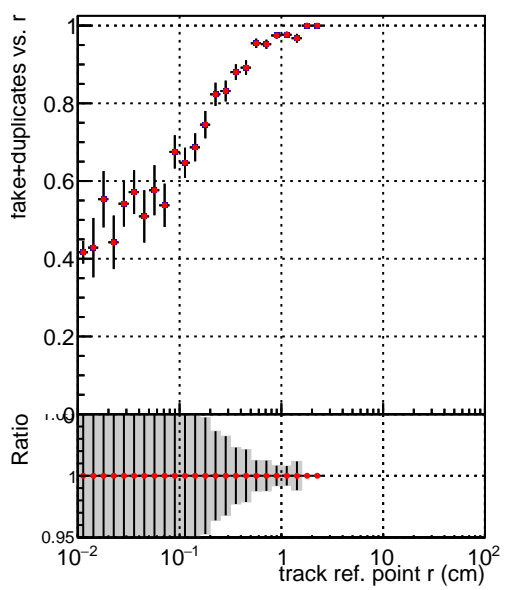

Efficiency vs vertpos**fake+duplicates vs vert r****Efficiency**

Legend:
■ DQM_CKF_TTbase
■ DQM_CKF_TTtest125xNEW

**Efficiency vs. sim PV z****fake+duplicates vs Sim. PV z**