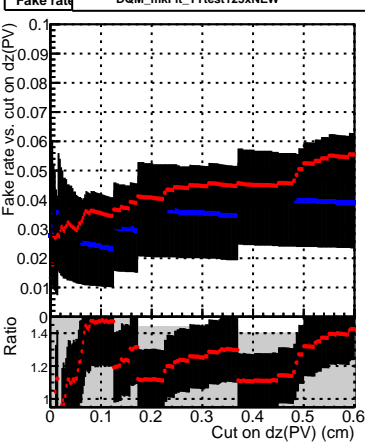

Efficiency vs. dz (PV)

Efficiency (tracking eff factorized out) vs. dz (PV)

Fake rate

Legend:  
 - DQM\_mkFit\_TTbase (blue line)  
 - DQM\_mkFit\_TTtest125xNEW (red line)