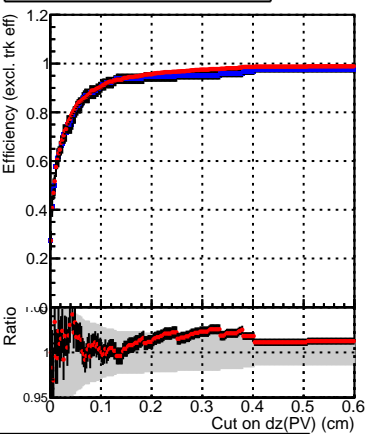

Efficiency vs. dz (PV)

Efficiency (tracking eff factorized out) vs. dz (PV)

Fake rate

Legend:  
 - DQM\_mkFit\_TTbase (blue line)  
 - DQM\_mkFit\_TTtest125xNEW (red line)