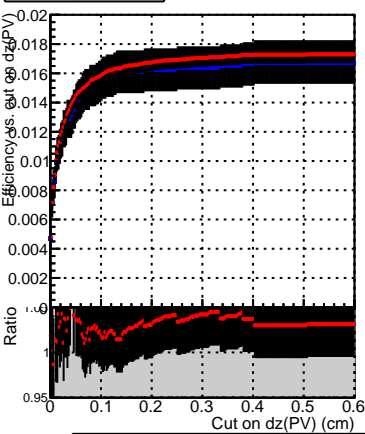

Efficiency vs. dz (PV)

Efficiency (tracking eff factorized out) vs. dz (PV)

Fake rate

Legend:  
 - DQM\_mkFit\_TTbase (blue line)  
 - DQM\_mkFit\_TTtest125xNEW (red line)