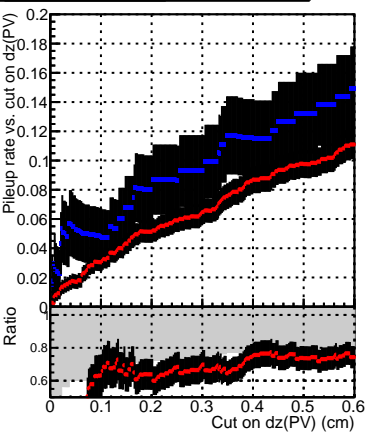

Efficiency vs. dz (PV)

Efficiency (tracking eff factorized out) vs. dz (PV)

Fake rate

Legend:  
 - DQM\_mkFit\_TTbase (blue line)  
 - DQM\_mkFit\_TTtest125xNEW (red line)